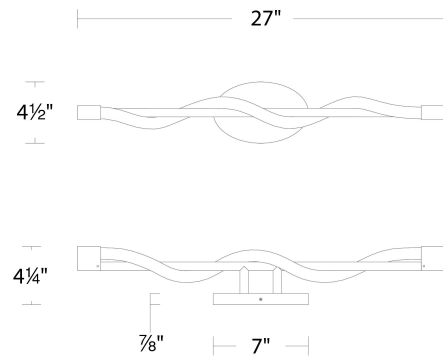

REPLACEMENT PARTS

HDW-HY21-WA - Hardware Pack

FINISHES:

LINE DRAWING:

WS-77127

WAC LIGHTING

Jasmine

Bathroom Vanity & Sconce 3000K

Fixture Type: _____

Catalog Number: _____

Project: _____

Location: _____

Model & Size	Color Temp & CRI	Finish	Watt	LED Lumens	Delivered Lumens
WS-77137 37"	3000K 90	BK Black CH Chrome	12W	1500	740

Example: **WS-77137-CH**