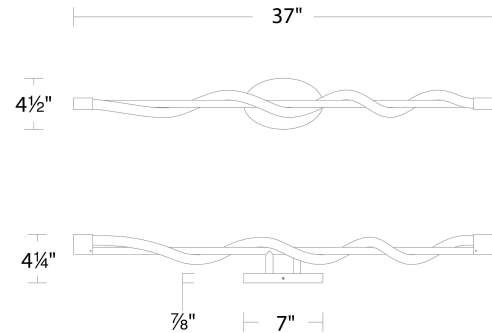

Fixture Type: _____

Catalog Number: _____

Project: _____

Location: _____

Model & Size	Color Temp & CRI	Finish	Watt	LED Lumens	Delivered Lumens
WS-77137 37"	3000K 90	BK Black CH Chrome	12W	1500	740

Example: **WS-77137-CH**

For custom requests please contact customs@wacighting.com

DESCRIPTION

Irresistibly attractive. Wrapped around her little finger.

FEATURES

- Frosted silicone diffuser with 360 degree illumination
- Oval backplate
- Driver concealed within the canopy
- 5 year warranty

SPECIFICATIONS

Color Temp:	3000K
Input:	120/277 VAC,50/60Hz
CRI:	90
Dimming:	ELV: 100-10% ,TRIAC: 100-10%
Rated Life:	50000 Hours
Mounting:	Can be mounted on wall in all orientations
Standards:	ETL, cETL,Title 24 JA8-2019 Compliant Damp Location Listed
Construction:	Aluminum body, silicone diffuser

REPLACEMENT PARTS

HDW-HY21-WA - Hardware Pack

FINISHES:

Chrome

Black

LINE DRAWING:

WS-77137