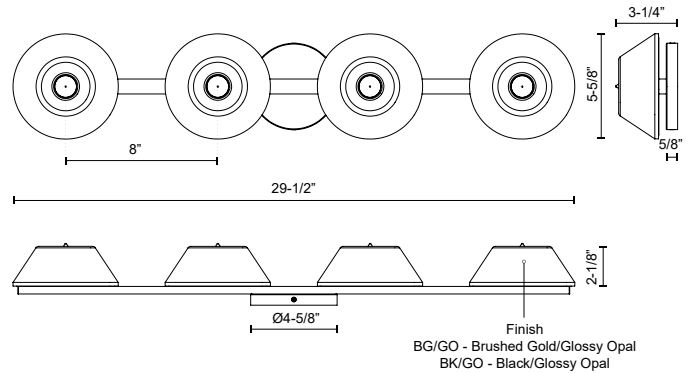

## SPECIFICATION DETAILS

\* For custom options, consult factory for details.

<b>Fixture Dimensions</b>	W29-1/2" x H5-5/8" x E3-1/4"
<b>Light Source</b>	AC LED Module
<b>Wattage</b>	34W
<b>Total Lumens</b>	2720lm
<b>Delivered Lumens</b>	900lm*
<b>Voltage</b>	120V
<b>Color Temperature</b>	3000K
<b>CRI (Ra)</b>	90CRI
<b>Optional Color Temps</b>	2700K - 5000K Available, Minimum Order Quantities Apply
<b>LED Rated Life</b>	50,000 hours
<b>Dimming</b>	100% - 10%, ELV Dimmer (Not Included)
<b>Glass Details</b>	Glossy Opal Glass
<b>ADA Compliant</b>	Yes
<b>Location</b>	Damp
<b>Compliance</b>	ADA
<b>Warranty</b>	5 Years
<b>Illumination Direction</b>	Front
<b>Mounting Style</b>	All Orientation
<b>Canopy Dimensions</b>	D4-5/8" x E5/8"