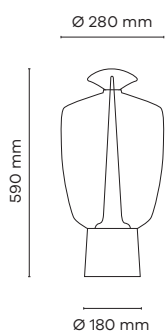

HIDALGO/M

1 x LED E27 PAR30 9,5W
Dimmable
830 - 760 lm - 3000°K
Bulbs included