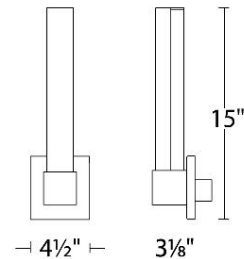

LINE DRAWING: