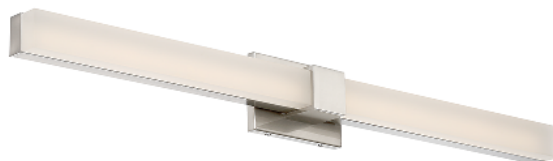

Fixture Type: _____

Catalog Number: _____

Project: _____

Location: _____

Esprit

Bathroom Sconce 3000K

Model & Size	Color Temp	Finish	LED Watts	LED Lumens	Delivered Lumens
WS-69838 38"	3000K	BN Brushed Nickel CH Chrome	30W	2712	2136

Example: **WS-69838-CH**

For custom requests please contact customs@wacighting.com

DESCRIPTION

High-performance LED modules. Slim, geometric profile.

FEATURES

- LED modules positioned closer to diffuser for broader spread of illumination
- Driver installed within the Junction Box, driver dimension: 2.76" x 1.26" x 1.18"
- 5 year warranty

SPECIFICATIONS

Color Temp:	3000K
Input:	120-277 VAC,50/60Hz
CRI:	90
Dimming:	ELV: 100-10%
Rated Life:	50000 Hours
Mounting:	Can be mounted on wall in all orientations
Standards:	ETL, cETL Damp Location Listed
Construction:	Aluminum body with etched acrylic diffuser