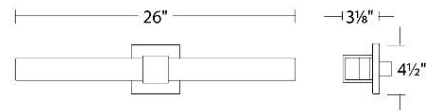

LINE DRAWING: