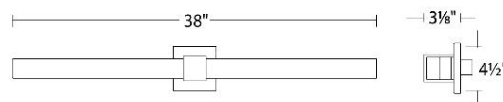

Fixture Type: _____

Catalog Number: _____

Project: _____

Location: _____

Esprit

Bathroom Sconce 3000K

Model & Size	Color Temp	Finish	LED Watts	LED Lumens	Delivered Lumens
WS-69838 38"	3000K	BN Brushed Nickel CH Chrome	30W	2712	2136

Example: **WS-69838-CH**

For custom requests please contact customs@wacighting.com

DESCRIPTION

High-performance LED modules. Slim, geometric profile.

FEATURES

- LED modules positioned closer to diffuser for broader spread of illumination
- Driver installed within the Junction Box, driver dimension: 2.76" x 1.26" x 1.18"
- 5 year warranty

SPECIFICATIONS

Color Temp:	3000K
Input:	120-277 VAC,50/60Hz
CRI:	90
Dimming:	ELV: 100-10%
Rated Life:	50000 Hours
Mounting:	Can be mounted on wall in all orientations
Standards:	ETL, cETL Damp Location Listed
Construction:	Aluminum body with etched acrylic diffuser

FINISHES:

LINE DRAWING:

WS-69838