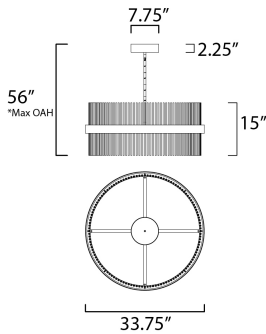

PRODUCT DESCRIPTION

Wide bands of Matte Black metal supports an evenly spaced row of thin tubing finished in your choice of Satin Brass, Satin Nickel or a combination of the two. The stylish design is connected by WiZ that enables the lighting's White Ambiance between 2700-6400 Kelvin. Marvel at the ring's soft indirect lighting dispersion cast light both up and down and shine along the tubes aglow. Set daylight white options for concentration tasks and energize your body. Similarly take notice of the effect when setting a warmer tone at the end of the day or to add some ambiance.

FINISHES OPTION

-  Black / Satin Brass
-  Black / Satin Nickel
-  Black / Satin Nickel / Satin Brass

*max overall height

MEASUREMENTS

- DIMENSION : 33.75" L x 33.75" W x 15" H
- MAX OAH : 56" OAH
- CANOPY : 7.75" W x 2.25" H x 7.75" L
- HANGING WEIGHT : 28 lb