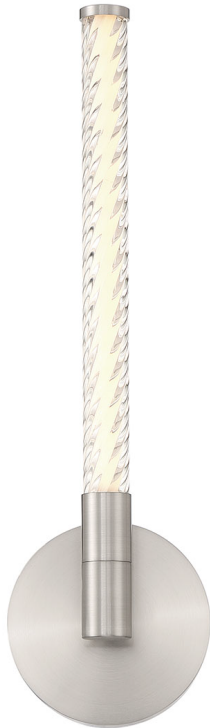

Volterra, 1 Light LED Vanity, Brushed Nickel

Safety Standard:

A) Lutron

- 1) DVCL-153P
- 2) MACL-153MLH-WH
- 3) PD-6WCL (P-PKG1W-WH-R)

B) Leviton

- 1) R11-DSL06-1TW
- 2) R00-RNL06-0TW
- 3) R02-DW6HD-2RW
- 4) R68-06674-POT

C) TP-Link

- 1) HS220

D) Legrand

- 1) RHCL453PNICCV4