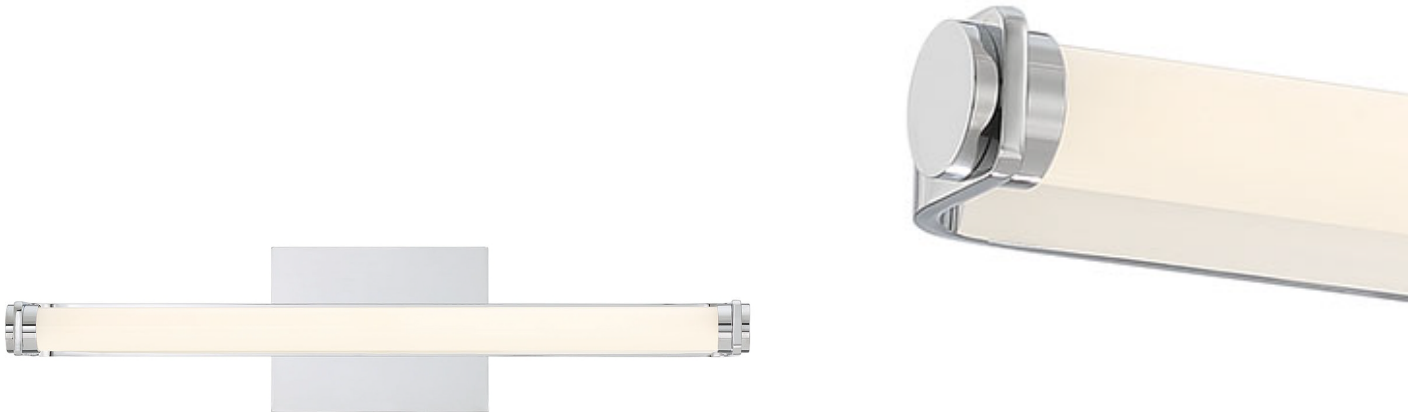

Mola, Medium LED Vanity

Safety Standard:

A) Lutron

- 1) MACL-153MLH-WH
- 2) PD-6WCL (P-PKG1W-WH-R)
- 3) STCL-153PH-WH

B) Leviton

- 1) R11-DSL06-1TW
- 2) R00-RNL06-0TW
- 3) R02-DW6HD-2RW
- 4) R68-06674-POT

C) TP-Link

- 1) HS220

D) Legrand

- 1) RHCL453PNICCV4