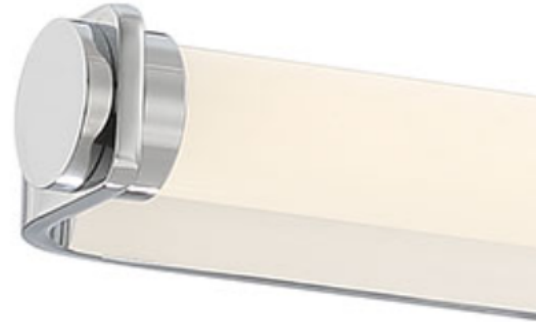

## Mola, Large LED Vanity

Safety Standard:

### A) Lutron

- 1) MACL-153MLH-WH
- 2) PD-6WCL (P-PKG1W-WH-R)
- 3) STCL-153PH-WH