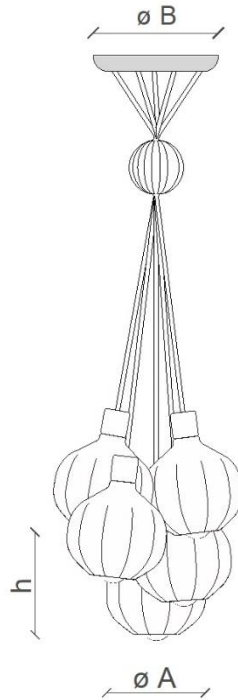

FERROLUCE

handmade light

CODE	C2659
COLLECTION	DECO'
DATE	18/03/22
REV.	00
BRAND	FERROLUCE

TECHNICAL DRAWING

SAFETY STANDARDS

SPECIFIC INFORMATION

Ø B	6.50"	Socket	6 x E12
h lampshade	5.51"	Max Power	28 Watt
Ø A lampshade	5.12"	U.L.	Yes
Cable Length	57.48" (max for each pendant)	Voltage	120
Materials	Ceramic - Metal - Glass	Weight lbs	9.13
IP	20	Adjustability	Yes
Class	I		

FINISHES IN THIS COMPOSITION

1 x Glass **CRI**

1 x Glass **BRO**

1 x Ceramic **GRS**

2 x Ceramic **MOK**

1 x Ceramic **TUR**

Ferroluce Srl

Production Department : Z.I. - via Armentaressa, 10 - Zip code: 34076 Romans d'Isonzo - Gorizia - ITALIA