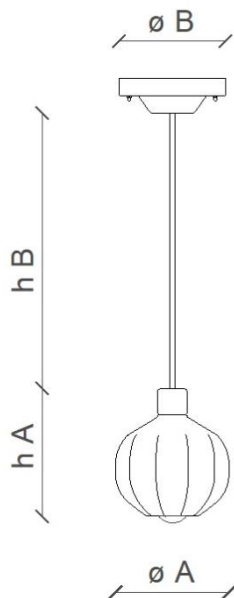

FERROLUCE

handmade light

CODE	C2642
COLLECTION	DECO'
DATE	16/03/22
REV.	00
BRAND	FERROLUCE

TECHNICAL DRAWING

SAFETY STANDARDS

SPECIFIC INFORMATION

Height A	5.51"	Socket	1 x E12
Height B	43.30" (max)	Max Power	28 Watt
\varnothing mounting plate	4.92"	U.L.	Yes
\varnothing lampshade	5.12"	Voltage	120
Materials	Ceramic - Metal - Glass	Weight lbs	1,45
IP	20	Adjustability	Yes
Class	I		