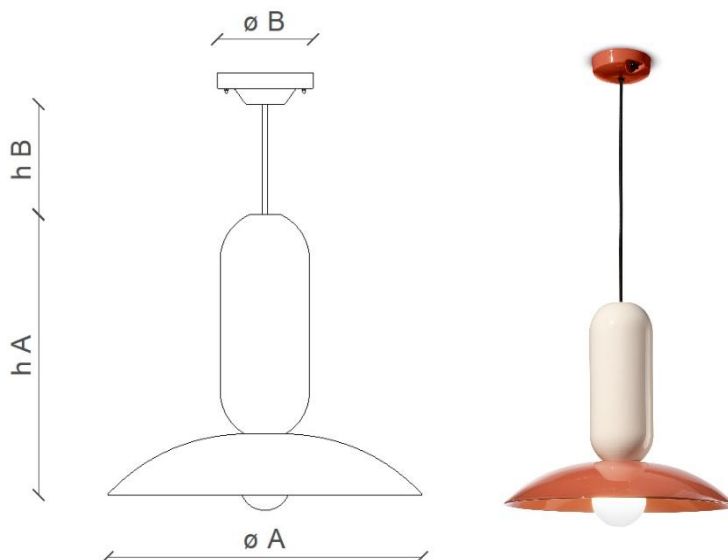

FERROLUCE

handmade light

CODE	C2630
COLLECTION	DECO'
DATE	17/03/22
REV.	00
BRAND	FERROLUCE

TECHNICAL DRAWING

SAFETY STANDARDS

SPECIFIC INFORMATION

Height A	14.2"	Socket	1 x E26
Height B	43.30" (max)	Max Power	40 Watt
Ø mounting plate	4.92"	U.L.	Yes
Ø lampshade	15.7"	Voltage	120
Materials	Ceramic	Weight lbs	6,72
IP	20	Adjustability	Yes
Class	I		

AVAILABLE FINISHES

TUP
TURCHESE + ARANCIO
POKE'

APC
ARANCIO POKE' + CREMA

CRT
CREMA + TURCHESE

Ferroluce Srl

Production Department : Z.I. - via Armentaressa, 10 - Zip code: 34076 Romans d'Isonzo - Gorizia - ITALIA