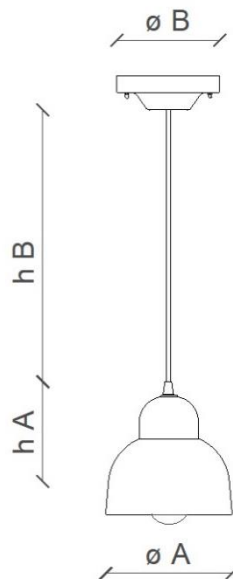

FERROLUCE

handmade light

CODE	C2611
COLLECTION	DECO'
DATE	16/03/22
REV.	00
BRAND	FERROLUCE

TECHNICAL DRAWING

SAFETY STANDARDS

SPECIFIC INFORMATION

Height A	6.30"	Socket	1 x E26
Height B	43.30" (max)	Max Power	40 Watt
Ø mounting plate	4.92"	U.L.	Yes
Ø lampshade	5.91"	Voltage	120
Materials	Ceramic	Weight lbs	1,90
IP	20	Adjustability	Yes
Class	I		