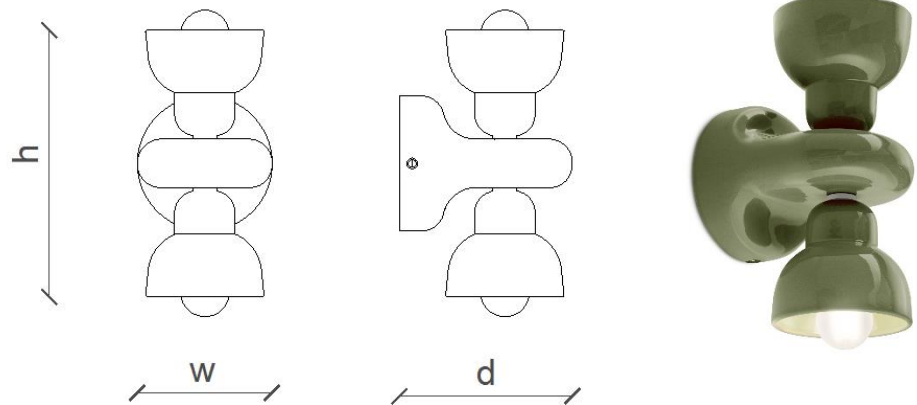

FERROLUCE

handmade light

CODE	C2601
COLLECTION	DECO'
DATE	16/03/22
REV.	00
BRAND	FERROLUCE

TECHNICAL DRAWING

SAFETY STANDARDS

SPECIFIC INFORMATION

Height	10.00"	Socket	2 x E12
Width	5.12"	Max Power	28 Watt
Depth	6.30"	U.L.	Yes
Materials	Ceramic	Voltage	120
Usage	Dry locations only	Weight lbs	2.60
Class	I	Adjustability	No