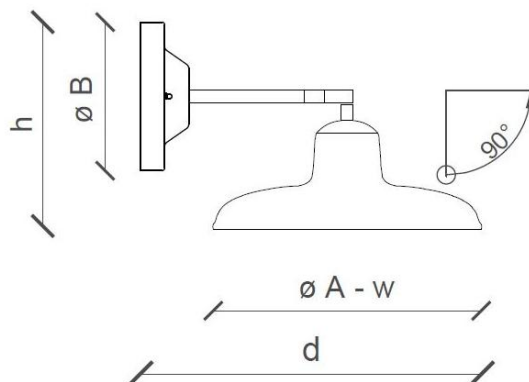

FERROLUCE

handmade light

CODE	C2332
COLLECTION	RETRO'
DATE	06/06/19
REV.	00
BRAND	FERROLUCE

h	7.08"
d	10.62"
ø B	4.92"
ø A - w	8.66"

SAFETY STANDARDS

SPECIFIC INFORMATION

Height	7.08"	Socket	1 x E12
Depth	10.62"	Max Power	40 Watt
ø B	4.92"	U.L.	Yes
ø A - Width	8.66"	Voltage	120
Materials	Ceramic - brass frame	Weight lbs	2.31
IP	20	Adjustability	Yes
Class	I	Angle of inclination	90°