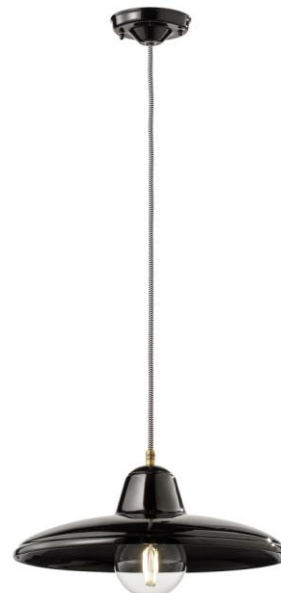

FERROLUCE

handmade light

CODE	C2330
COLLECTION	RETRO'
DATE	21/06/19
REV.	00
BRAND	FERROLUCE

h A	5.11"
h B	43.30"
ø A	13.77"
ø B	4.92"

SAFETY STANDARDS

SPECIFIC INFORMATION

Height A	5.11"	Socket	1 x E26
Height B	43.30" (max)	Max Power	60 Watt
Ø mounting plate	4.92"	U.L.	Yes
Ø lampshade	13.77"	Voltage	120
Materials	Ceramic	Weight lbs	3.74
IP	20	Adjustability	Yes
Class	I		