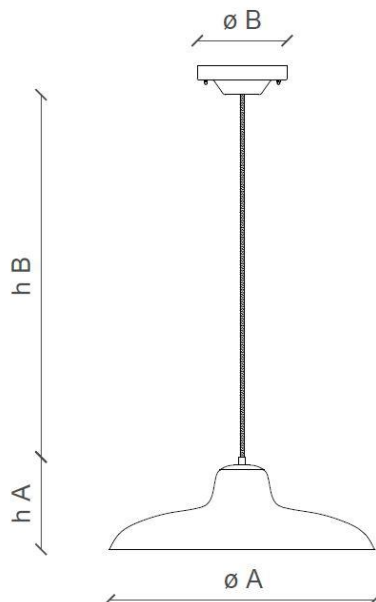

FERROLUCE

handmade light

CODE	C2330
COLLECTION	RETRO'
DATE	21/06/19
REV.	00
BRAND	FERROLUCE

h A	5.11"
h B	43.30"
ø A	13.77"
ø B	4.92"

SAFETY STANDARDS

SPECIFIC INFORMATION

Height A	5.11"	Socket	1 x E26
Height B	43.30" (max)	Max Power	60 Watt
Ø mounting plate	4.92"	U.L.	Yes
Ø lampshade	13.77"	Voltage	120
Materials	Ceramic	Weight lbs	3.74
IP	20	Adjustability	Yes
Class	I		