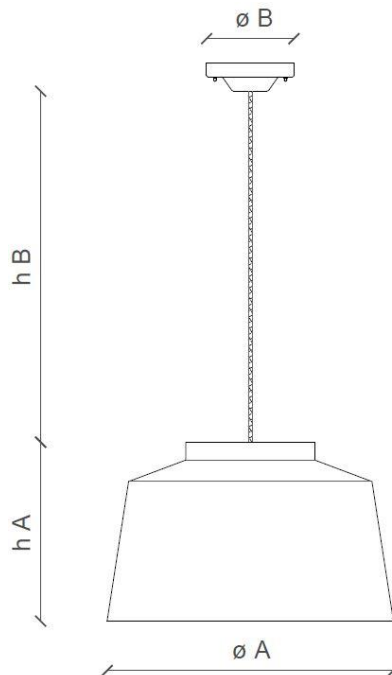

FERROLUCE

handmade light

CODE	C2001
COLLECTION	RETRO'
DATE	10/09/20
REV.	01
BRAND	FERROLUCE

h A	9.84"
h B	43.30"
ø A	15.74"
ø B	4.92"

SAFETY STANDARDS

SPECIFIC INFORMATION

Height A	9.84"	Socket	1 x E26
Height B	43.30" (max)	Max Power	40 Watt
ø mounting plate	4.92"	U.L.	Yes
ø lampshade	15.74"	Voltage	120
Materials	Ceramic	Weight lbs	6.72
IP	20	Adjustability	Yes
Class	I		