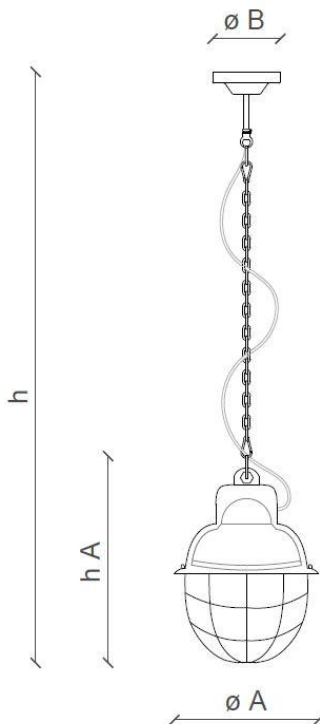

FERROLUCE

handmade light

CODE	C1770
COLLECTION	RETRO'
DATE	21/06/19
REV.	00
BRAND	FERROLUCE

h A	15.74"
h	45.27"
Ø A	10.23"
Ø B	4.92"

SAFETY STANDARDS

SPECIFIC INFORMATION

Height	45.27"	Socket	1 x E26
Height A	15.74"	Max Power	60 Watt
Ø A	10.23"	U.L.	Yes
Ø B	4.92"	Voltage	120
Materials	Ceramic - iron chain	Weight lbs	5.95
IP	20	Adjustability	Yes
Class	I		