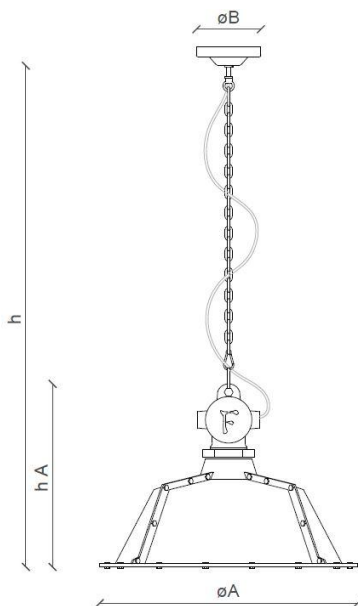

FERROLUCE

handmade light

CODE	C1720
COLLECTION	RETRO'
DATE	21/06/19
REV.	00
BRAND	FERROLUCE

h A	14.17"
h	43.30"
Ø A	20.47"
Ø B	4.92"

SAFETY STANDARDS

SPECIFIC INFORMATION

Height	43.3"	Socket	1 x E26
Height A	14.17"	Max Power	60 Watt
Ø A	20.47"	U.L.	Yes
Ø B	4.92"	Voltage	120
Materials	Ceramic - iron chain	Weight lbs	15.32
IP	20	Adjustability	Yes
Class	I		