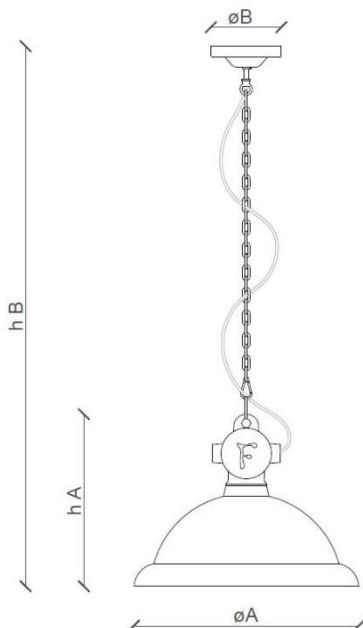

FERROLUCE

handmade light

CODE	C1710
COLLECTION	RETRO'
DATE	12/02/21
REV.	01
BRAND	FERROLUCE

h A	14.17"
h B	43.30"
Ø A	15.74"
Ø B	4.92"

SAFETY STANDARDS

SPECIFIC INFORMATION

Height B	43.30"	Socket	1 x E26
Height A	14.17"	Max Power	60 Watt
Ø A	15.74"	U.L.	Yes
Ø B	4.92"	Voltage	120
Materials	Ceramic - iron chain	Weight lbs	6.06
IP	20	Adjustability	Yes
Class	I		