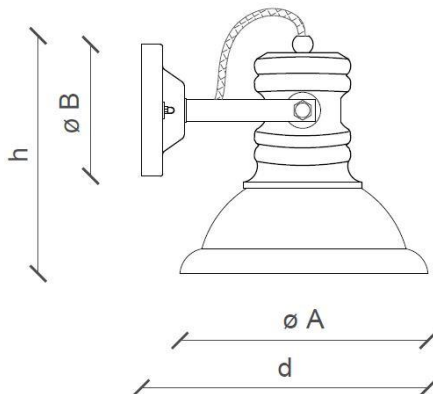

FERROLUCE

handmade light

CODE	C1693
COLLECTION	RETRO'
DATE	10/09/20
REV.	01
BRAND	FERROLUCE

h	9.44"
d	9.84"
Ø A	9.05"
Ø B	4.92"

SAFETY STANDARDS

SPECIFIC INFORMATION

Height	9.44"	Socket	1 x E26
Depth	9.84"	Max Power	40 Watt
Ø lampshade	9.05"	U.L.	Yes
Ø mounting plate	4.92"	Voltage	120
Materials	ceramic - iron frame	Weight lbs	3.06
IP	20	Adjustability	Yes
Class	I		