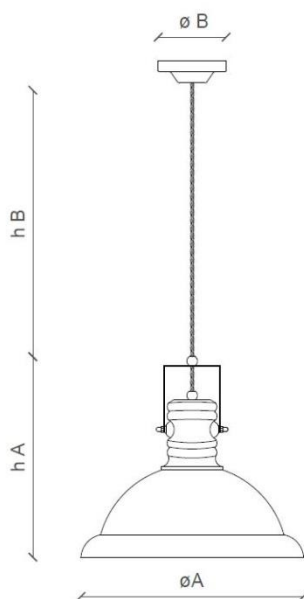

FERROLUCE

handmade light

CODE	C1690
COLLECTION	RETRO'
DATE	10/09/20
REV.	01
BRAND	FERROLUCE

h A	14.17"
h B	43.30"
Ø A	15.74"
Ø B	4.92"

SAFETY STANDARDS

SPECIFIC INFORMATION

Height A	14.17"	Socket	1 x E26
Height B	43.30" (max)	Max Power	40 Watt
Ø Lampshade	15.74"	U.L.	Yes
Ø Mounting plate	4.92"	Voltage	120
Materials	ceramic - iron	Weight lbs	5.44
IP	20	Adjustability	Yes
Class	I		