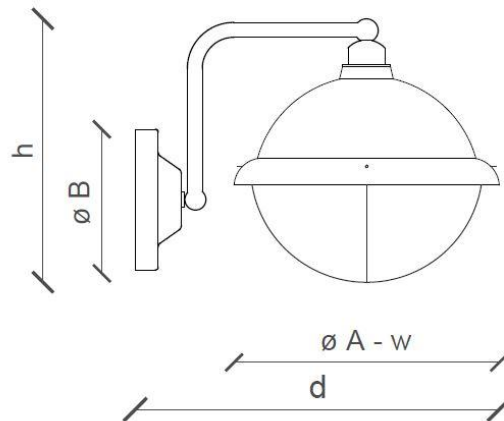

FERROLUCE

handmade light

CODE	C1681
COLLECTION	RETRO'
DATE	05/06/19
REV.	00
BRAND	FERROLUCE

h	9.84"
d	11.81"
Ø A - w	9.05"
Ø B	4.92"

SAFETY STANDARDS

SPECIFIC INFORMATION

Height	9.84"	Socket	1 x E12
Depth	11.81"	Max Power	40 Watt
Ø A - Width	9.05"	U.L.	Yes
Ø B	4.92"	Voltage	120
Materials	ceramic - iron frame	Weight lbs	2.20
IP	20	Adjustability	No
Class	I		