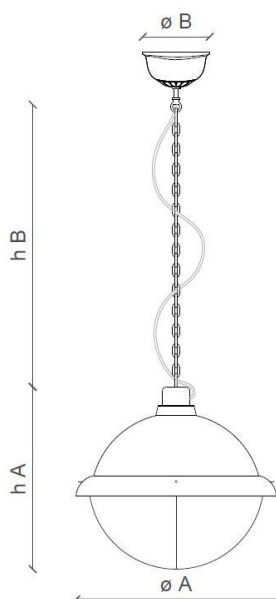

FERROLUCE

handmade light

CODE	C1680
COLLECTION	RETRO'
DATE	21/06/19
REV.	00
BRAND	FERROLUCE

h A	15.74"
h B	27.55"
Ø A	15.74"
Ø B	5.27"

SAFETY STANDARDS

SPECIFIC INFORMATION

Height A	15.74"	Socket	1 x E26
Height B	27.55"	Max Power	60 Watt
Ø Lampshade	15.74"	U.L.	Yes
Ø Mounting plate	5.27"	Voltage	120
Materials	ceramic - iron	Weight lbs	5.77
IP	20	Adjustability	Yes
Class	I		