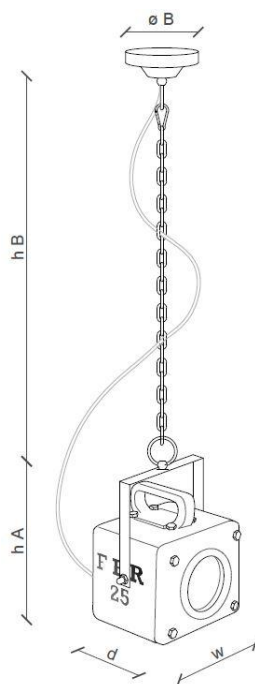

FERROLUCE

handmade light

CODE	C1652
COLLECTION	RETRO'
DATE	21/06/19
REV.	00
BRAND	FERROLUCE

h A	13.77"
h B	23.62"
d	6.29"
w	9.05"
Ø B	4.92"

SAFETY STANDARDS

SPECIFIC INFORMATION

Height A	13.77"	Class	I
Height B	23.62"	Socket	1 x E26
Depth	6.29"	Max Power	40 Watt
Width	9.05"	U.L.	Yes
Ø Mounting plate	4.92"	Voltage	120
Materials	ceramic - iron	Weight lbs	5.12
IP	20	Adjustability	Yes