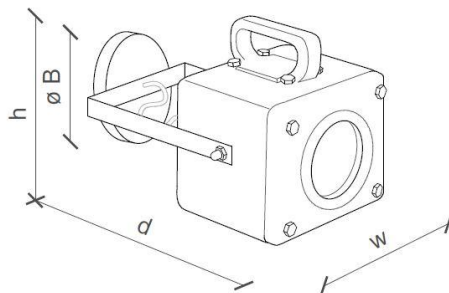

FERROLUCE

handmade light

CODE	C1651
COLLECTION	RETRO'
DATE	21/06/19
REV.	00
BRAND	FERROLUCE

h	7.87"
ø B	4.92"
d	11.81"
w	9.05"

SAFETY STANDARDS

SPECIFIC INFORMATION

Height	7.87"	Socket	1 x E26
Depth	11.81"	Max Power	40 Watt
Ø mounting Plate	4.92"	U.L.	Yes
Width	9.05"	Voltage	120
Materials	Ceramic - Iron	Weight lbs	4.67
IP	20	Adjustability	Yes
Class	I		