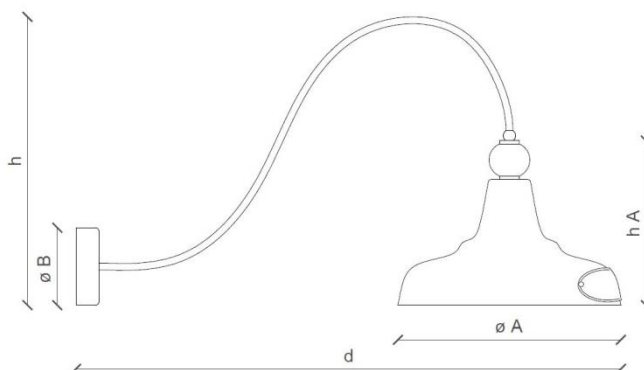

FERROLUCE

handmade light

CODE	C1602
COLLECTION	RETRO'
DATE	10/09/20
REV.	01
BRAND	FERROLUCE

h	17.71"
h A	11.81"
ø A	13.77"
ø B	4.72"
d	33.46"

SAFETY STANDARDS

SPECIFIC INFORMATION

h	17.71"	Class	I
h A	11.81"	Socket	1 x E26
ø A	13.77"	Max Power	40 Watt
ø B	4.72"	U.L.	Yes
d	33.46"	Voltage	120
Materials	Iron - Ceramic	Weight lbs	4.40
IP	20	Adjustability	No