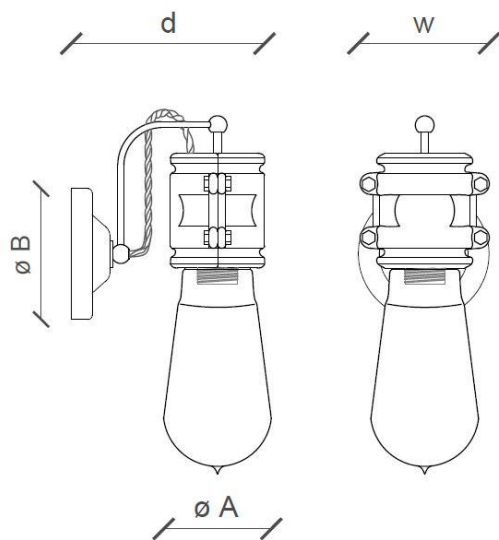

FERROLUCE

handmade light

CODE	C1523
COLLECTION	RETRO'
DATE	31/05/19
REV.	00
BRAND	FERROLUCE

h	10.23"
h B	39.37"
Ø A	4.72"
Ø B	4.92"

SAFETY STANDARDS

SPECIFIC INFORMATION

height	11.81"	Socket	1 x E26
depth	8.66"	Bulb	max ø 2.36" to fit in the glass
Ø A	4.72"	Max Power	40 Watt
Ø B - width	4.92"	U.L.	Yes
Materials	ceramic - iron frame - glass	Voltage	120
IP	20	Weight lbs	2.71
Class	I	Adjustability	No