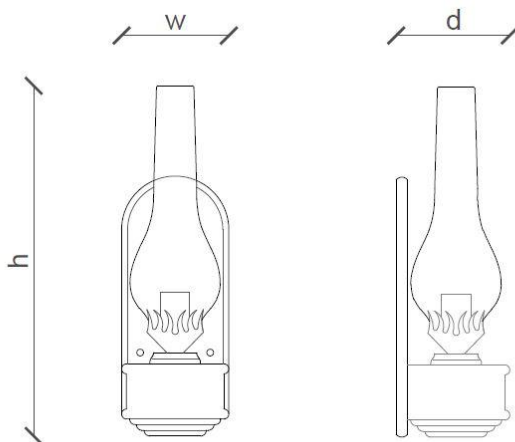

FERROLUCE

handmade light

CODE	C146
COLLECTION	RETRO'
DATE	20/06/19
REV.	00
BRAND	FERROLUCE

h	12.99"
d	4.33"
w	3.93"

SAFETY STANDARDS

SPECIFIC INFORMATION

Height	12.99"	Socket	1 x E12
Width	3.93"	Max Power	40 Watt
Depth	4.33"	U.L.	Yes
Mounting Plate	-	Voltage	120
Material	Ceramic - Glass - Brass	Weight lbs	1.21
IP	20	Adjustability	no
Class	I		