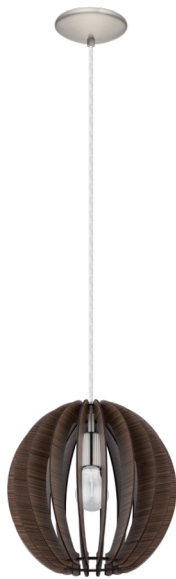

# 94635A

### General Information

Material number	94635A
Type	pendant light
Product segment	Indoor
Theme	Lamellenleuchten

### Dimensions

Article Height (in inch)	72.05
Article Diameter (in inch)	11.81
Net Weight	1.07 Kilogram
Canopy Height (in inch)	1.26
Canopy Diameter (in inch)	4.96

### Material & Colour

Enclosure Material	steel
Enclosure Colour	satin nickel
Glass/Shade Material	wood
Glass/Shade Colour	dark brown