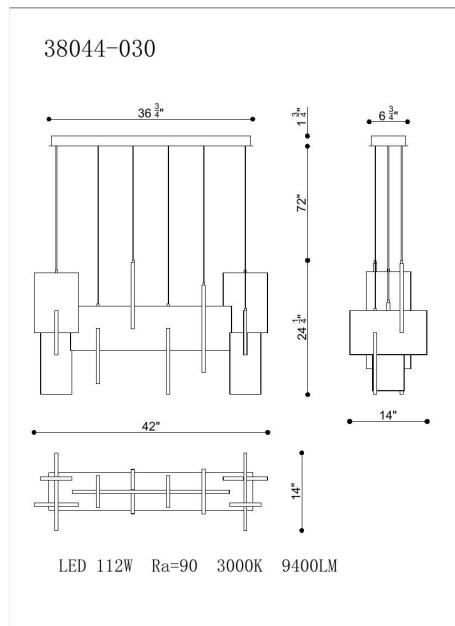

COBURG, EXTRA LARGE LINEAR LED CHANDELIER

PRODUCT DETAILS

No.	:	38044-014
Product Color	:	GOLD
Product Material	:	METAL
Shade / Accent Material	:	~
Length	:	42"
Width	:	14"
Height	:	23"
Overall Height	:	96.75"
Weight	:	35.2lbs

LIGHT SOURCE DETAILS

Light Source Type	:	INTEGRATED LED
Input Voltage	:	120V
Bulb Voltage	:	24V
Socket Type	:	LED
Total Wattage	:	129W
Delivered Lumens	:	2900lm
Kelvin	:	3000K
CRI	:	90
Dimmable	:	Yes

OPTIONS AVAILABLE

ITEM NO.	FINISH	SHADE
38044-014	GOLD	
38044-021	BLACK	
38044-030	ALUMINUM OXIDE	

TECHNICAL DETAILS

Hanging Support Type	:	WIRE
Canopy / Backplate Length	:	36.5"
Canopy / Backplate Height	:	1.75"
Canopy / Backplate Width	:	7"
Location	:	DRY
Approval	:	
Title 24	:	Yes