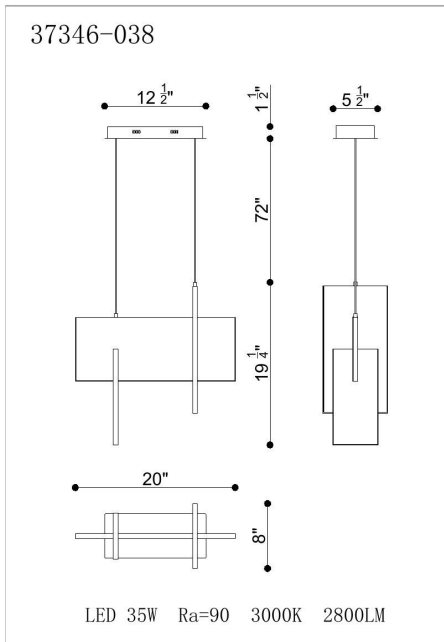

COBURG, LARGE LED PENDANT

PRODUCT DETAILS

No.	:	37346-010
Product Color	:	ANODIZED GOLD
Product Material	:	METAL
Shade / Accent Material	:	ACRYLIC
Length	:	20"
Width	:	8"
Height	:	19.25"
Overall Height	:	92"
Weight	:	10.3lbs

LIGHT SOURCE DETAILS

Light Source Type	:	INTEGRATED LED
Input Voltage	:	120V
Bulb Voltage	:	120V
Socket Type	:	LED
Total Wattage	:	35W
Delivered Lumens	:	910lm
Kelvin	:	3000K
CRI	:	90+
Dimmable	:	Yes

OPTIONS AVAILABLE

ITEM NO.	FINISH	SHADE
37346-010	ANODIZED GOLD	
37346-027	BLACK	
37346-038	ALUMINUM OXIDE	

TECHNICAL DETAILS

Hanging Support Type	:	WIRE
Hanging Support Length	:	72"
Canopy / Backplate Length	:	12.5"
Canopy / Backplate Height	:	1.5"
Canopy / Backplate Width	:	5.5"
Location	:	DRY
Approval	:	
Title 24	:	Yes