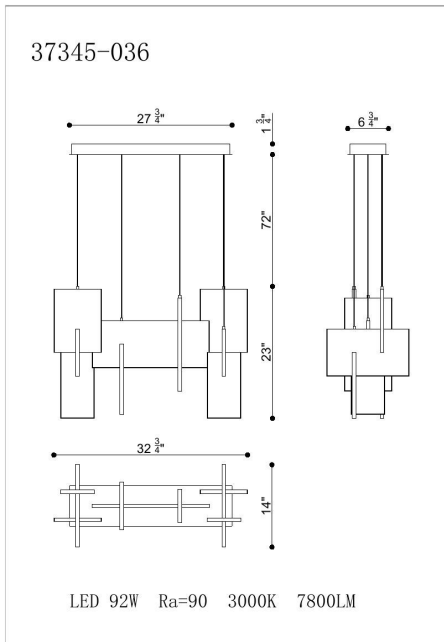

COBURG, LARGE LINEAR LED CHANDELIER

PRODUCT DETAILS

No.	:	37345-013
Product Color	:	ANODIZED GOLD
Product Material	:	METAL
Shade / Accent Material	:	ACRYLIC
Length	:	32.75"
Width	:	14"
Height	:	23"
Overall Height	:	96.75"
Weight	:	29lbs

LIGHT SOURCE DETAILS

Light Source Type	:	INTEGRATED LED
Input Voltage	:	120V
Bulb Voltage	:	120V
Socket Type	:	LED
Total Wattage	:	93W
Delivered Lumens	:	1950lm
Kelvin	:	3000K
CRI	:	90+
Dimmable	:	Yes

OPTIONS AVAILABLE

ITEM NO.	FINISH	SHADE
37345-013	ANODIZED GOLD	
37345-025	BLACK	
37345-036	ALUMINUM OXIDE	

TECHNICAL DETAILS

Hanging Support Type	:	AIRCRAFT CABLE
Hanging Support Length	:	72"
Canopy / Backplate Length	:	27.75"
Canopy / Backplate Height	:	1.75"
Canopy / Backplate Width	:	6.75"
Location	:	DRY
Approval	:	
Title 24	:	Yes