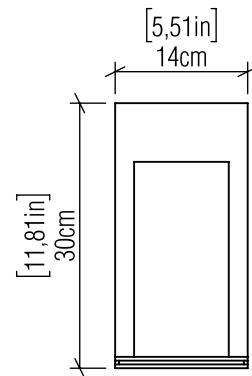

4051 [G9]

Name: Clean Accord Wall Lamp 4051
 Collection: Clean
 Application: Wall Lamp
 Construction: Natural Wood Venner, MDF and Cotton Shade

Specifications

Light Source: 1x G9 3W 120v-277v (lampholder)
 Light Bulbs not Included
 Color Temperature: Lamp dependent
 CRI: Lamp dependent
 Luminous Flux: Lamp dependent
 Delivered Lumens: Lamp dependent
 Total Power: Lamp dependent
 Input Voltage: 100V-277V
 Input Frequency: 60 Hz
 Canopy Dimension: N/A
 Weight: 1.03kg/2.27lbs

Fixture Image

Technical Drawing

Photometric Graph

Standards

Item code

Finish Option ^①

01 Example: 4068.18

4068	.	18
------	---	----