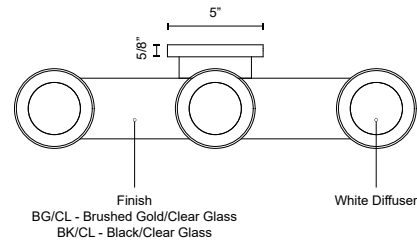

CEDAR VL52520

WALL

PROJECT

DESCRIPTION

The charming Cedar Collection is filled with whimsical frosted glass diffusers resting inside clear glass shades. This versatile family includes a variety of different mounting options that can be mounted up, down, horizontally, or vertically. The metal base details offer a nice rigidity that compliments the soft curves found on the rest of the piece and are available in two finishes.

VL52520-BK/CL
Black/Clear

VL52520-BG/CL
Brushed Gold/Clear

SPECIFICATION DETAILS

* For custom options, consult factory for details.

Fixture Dimensions	W19-7/8" x H5-3/4" x E5"
Light Source	AC LED Module
Wattage	16W
Total Lumens	1270lm
Delivered Lumens	740lm*
Voltage	120V
Color Temperature	3000K
CRI (Ra)	90CRI
Optional Color Temps	2700K - 5000K Available, Minimum Order Quantities Apply
LED Rated Life	50,000 hours
Dimming	100% - 10%, ELV Dimmer (Not Included)
Diffuser Details	White Diffuser (interior)
Glass Details	Clear Glass (exterior)
Location	Damp
Warranty	5 Years
Illumination Direction	Up or Down
Mounting Style	Up or Down
Canopy Dimensions	W5" x H5" x E5/8"