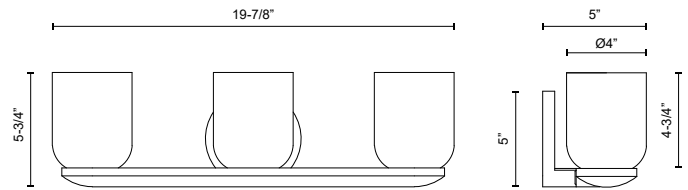

VL52520-BK/CL
Black/Clear

VL52520-BG/CL
Brushed Gold/Clear

SPECIFICATION DETAILS

* For custom options, consult factory for details.

Fixture Dimensions	W19-7/8" x H5-3/4" x E5"
Light Source	AC LED Module
Wattage	16W
Total Lumens	1270lm
Delivered Lumens	740lm*
Voltage	120V
Color Temperature	3000K
CRI (Ra)	90CRI
Optional Color Temps	2700K - 5000K Available, Minimum Order Quantities Apply
LED Rated Life	50,000 hours
Dimming	100% - 10%, ELV Dimmer (Not Included)
Diffuser Details	White Diffuser (interior)
Glass Details	Clear Glass (exterior)
Location	Damp
Warranty	5 Years
Illumination Direction	Up or Down
Mounting Style	Up or Down
Canopy Dimensions	W5" x H5" x E5/8"