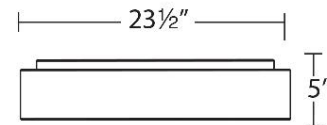

LINE DRAWING:

FM-33723