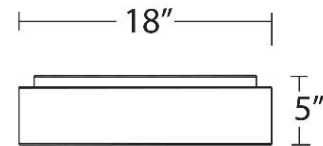

LINE DRAWING: