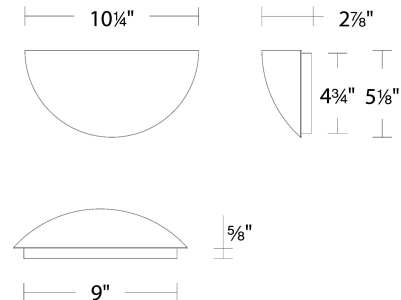

Fixture Type: _____

Catalog Number: _____

Project: _____

Location: _____

Collette

Wall Sconce

Model & Size	Color Temp & CRI	Finish	Watt	LED Lumens	Delivered Lumens
WS-59210 10"	2700K 90	AB Aged Brass	15W	1000	303
	3000K 90	BK Black	15W	1000	343
	3500K 90	BN Brushed Nickel	15W	1000	314
		WT White			

Example: **WS-59210-35-WT**

For custom requests please contact customs@wacighting.com

FEATURES

- Directional illumination
- Built in color temperature adjustability. Switch from 2700K/3000K/3500K
- ACLED driverless technology
- 5 Year warranty

SPECIFICATIONS

Color Temp:	2700K,3000K,3500K
Input:	120 VAC,50/60Hz
CRI:	90
Dimming:	ELV: 100-10% ,TRIAC: 100-10%
Rated Life:	50000 Hours
Mounting:	Can be mounted on wall in all orientations
Standards:	ETL, cETL Damp Location Listed
Construction:	Aluminum body, frosted glass diffuser

REPLACEMENT PARTS

HDW-LG22-WA - Hardware Pack

FINISHES:

LINE DRAWING:

WS-59210