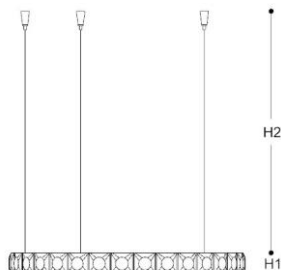

Technical Specification

DIMENSIONS

Diameter: 70 cm
Height 1: 5 cm
Height 2: Adj
Weight: 4,5 kg

TYPE

Suspension lamp

GLASS / CRYSTAL

Glass — Krek transparent

OTHER COLORS

Glass — Krek amber

LIGHT SOURCES

Temperature: 3000K
Lumen: 4800
Led: 40w
CRI: >80

TECHNICAL INFO

Voltage:
Driver: Included
Dimming: PUSH, 1-10 V

CERTIFICATIONS

LED

MATERIALS

Glass, Metal

METAL

Satin Silver — AS

OTHER FINISHES

Satin Bronze — BS

Satin Gold — OS

Variants

Code	Diameter	Height 1	Height 2	Weight	Temperature	Lumen	Led	CRI	Finish
2391/55	55	5	10-100	3,5	3000K	3600	30w	>80	Krek transp/ Krek amber
2391/70	70	5	10-100	4,5	3000K	4800	40w	>80	Krek transp/ Krek amber
2391/90	90	5	10-100	5,5	3000K	6100	51w	>80	Krek transp/ Krek amber
2391/100	100	5	10-100	7	3000K	6700	56w	>80	Krek transp/ Krek amber
2391/120	120	5	10-100	8	3000K	8000	67w	>80	Krek transp/ Krek amber
2391/140	140	5	10-100	10	3000K	9500	80w	>80	Krek transp/ Krek amber
2391/180	180	5	10-100	12	3000K	12100	101w	>80	Krek transp/ Krek amber