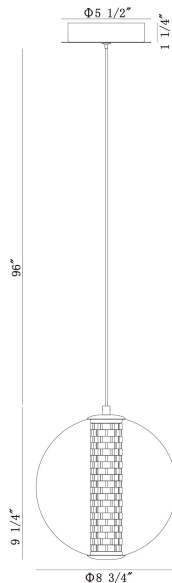

ATOMO, ATOMO, 1LT PD

PRODUCT DETAILS

No.	:	45735-023
Product Color	:	Gold
Product Material	:	Iron
Shade / Accent Colour	:	smoke
Shade / Accent Material	:	Alu+Glass+Acrylic
Length	:	11.25"
Width	:	8.65625"
Diameter	:	8.75"
Height	:	9.25"
Overall Height	:	106.5"
Weight	:	3.1lbs
Shade Height	:	9.25"
Shade Diameter	:	8.75"

LIGHT SOURCE DETAILS

Number of Bulbs	:	1
Light Source	:	LED
Light Source Type	:	LED
Input Voltage	:	120V
Bulb Voltage	:	36V
Socket Type	:	LED
Wattage	:	7W
Total Wattage	:	11W
Delivered Lumens	:	179lm
Kelvin	:	3000K
CRI	:	90
Bulb Included	:	Yes
Dimmable	:	Yes

OPTIONS AVAILABLE

ITEM NO.	FINISH	SHADE
45735-011	Chrome	Clear
45735-023	Gold	smoke

TECHNICAL DETAILS

Light Direction	:	Up and Down
Hanging Support Type	:	AIRCRAFT CABLE
Hanging Support Length	:	96"
Canopy / Backplate Height	:	1.25"
Canopy / Backplate Dia.	:	5.5"
Location	:	Dry