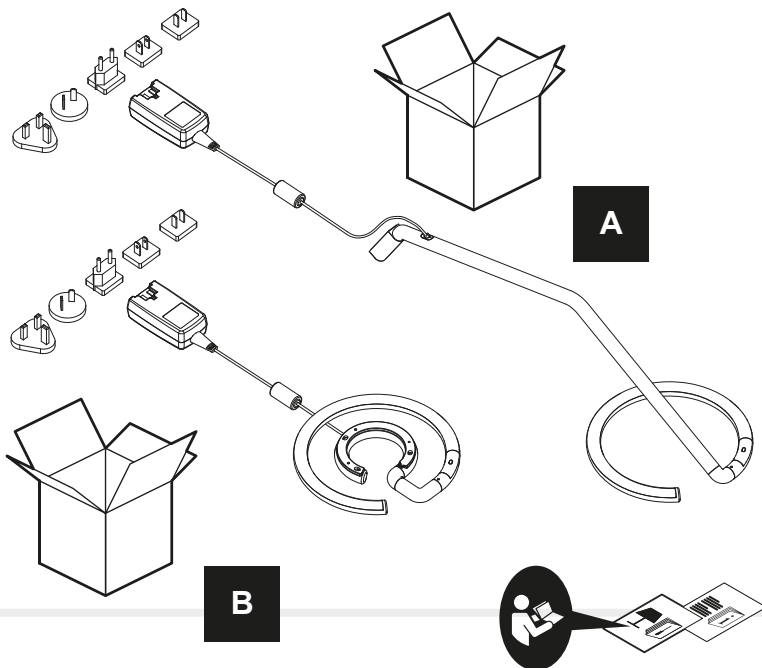

Artemide®

VINE LIGHT

design
BIG

i

i

B

A

1a