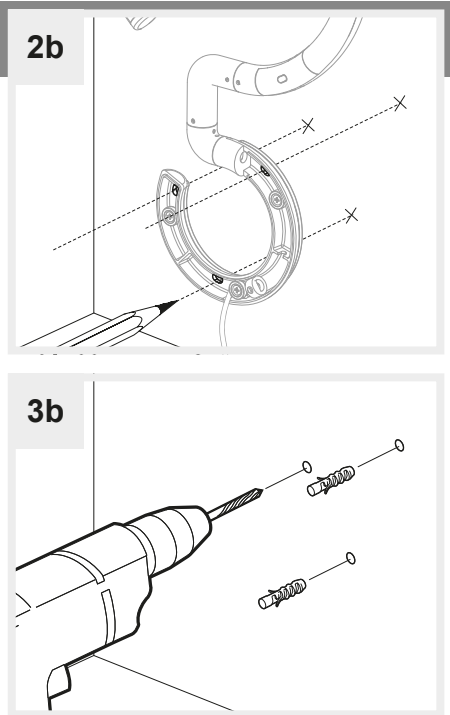

Artemide®

VINE LIGHT

design
BIG

i

i

B

A

1a