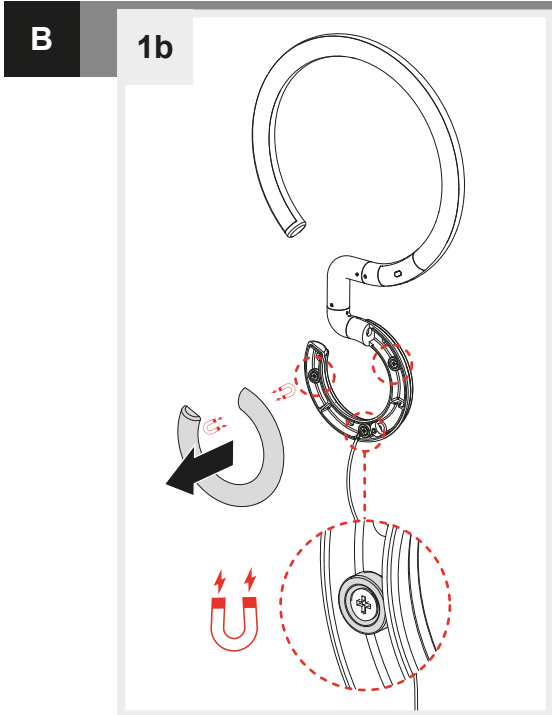

Artemide®

VINE LIGHT

design
BIG

i

i

B

A

1a