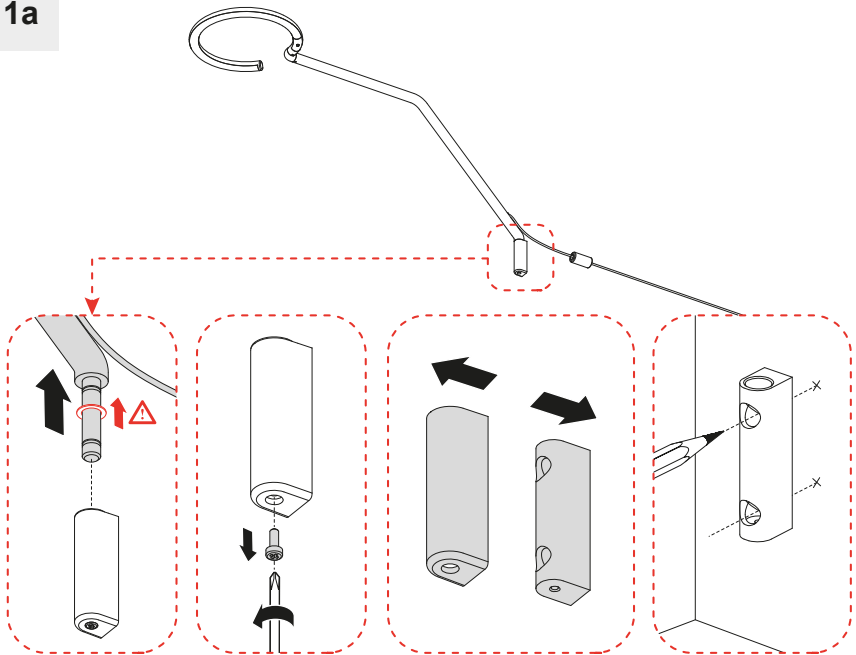

Artemide®

VINE LIGHT

design
BIG

i

i

B

A

1a