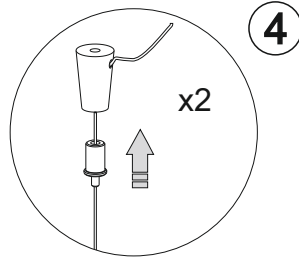

Input 110-240V
50/60Hz

Velar 1-2

design Carlo Rocchetti - 2022

cattelan
italia

Output 24V - Connect
Positive: V+ to Red Cable
Negative: V- to Black Cable

1xMAX 11W STRIP LED 24V
1280lm 3000°K CRI >80
220-240V 50/60Hz
FOR U.S.A. MARKET ONLY
110V 50/60Hz