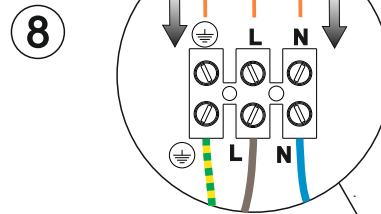

Input 110-240V
50/60Hz

Velar 1-2

design Carlo Rocchetti - 2022

cattelan
italia

Output 24V - Connect
Positive: V+ to Red Cable
Negative: V- to Black Cable

1xMAX 11W STRIP LED 24V
1280lm 3000°K CRI >80
220-240V 50/60Hz
FOR U.S.A. MARKET ONLY
110V 50/60Hz