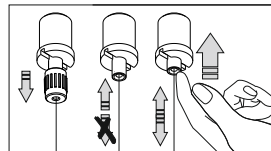

Input 110-240V
50/60Hz

Velar 1-2

design Carlo Rocchetti - 2022

cattelan
italia

Output 24V - Connect
Positive: V+ to Red Cable
Negative: V- to Black Cable

1xMAX 11W STRIP LED 24V
1280lm 3000°K CRI >80
220-240V 50/60Hz
FOR U.S.A. MARKET ONLY
110V 50/60Hz

3

6

Fonte luminosa (solo LED) sostituibile
da personale specializzato.

Replaceable (LED only) light source
by a professional

Driver sostituibile
da personale specializzato.

Replaceable control gear
by a professional

Questo prodotto è fornito con una sorgente luminosa di classe energetica /
This product is provided with a light source with energy class of:
E