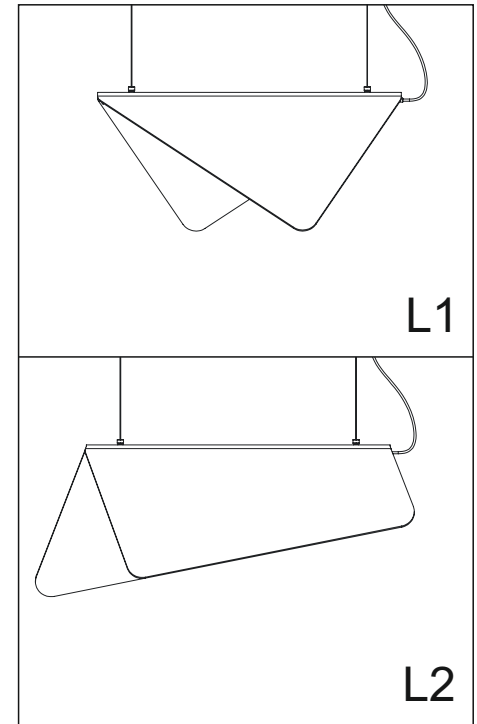

Input 110-240V
50/60Hz

Velar 1-2

design Carlo Rocchetti - 2022

cattelan
italia

Output 24V - Connect
Positive: V+ to Red Cable
Negative: V- to Black Cable

1xMAX 11W STRIP LED 24V
1280lm 3000°K CRI >80
220-240V 50/60Hz
FOR U.S.A. MARKET ONLY
110V 50/60Hz