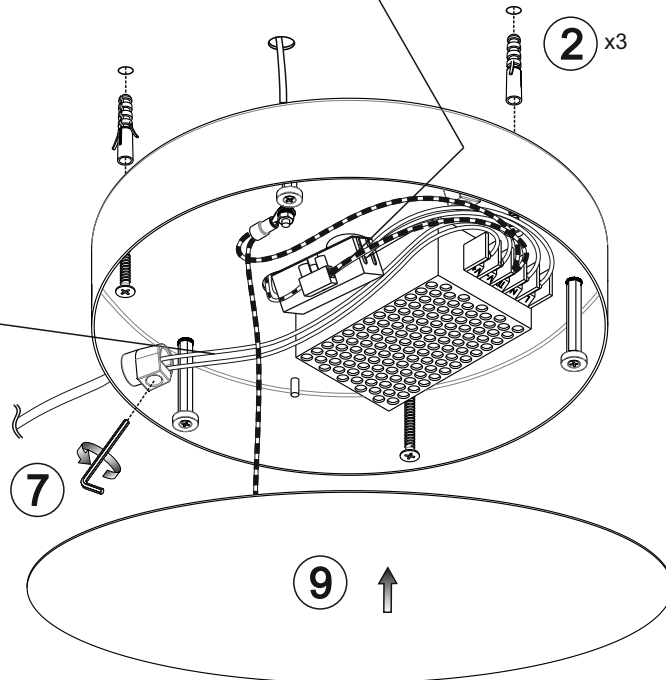

Input 110-240V
50/60Hz

Velar 1-2

design Carlo Rocchetti - 2022

cattelan
italia

Output 24V - Connect
Positive: V+ to Red Cable
Negative: V- to Black Cable

1xMAX 11W STRIP LED 24V
1280lm 3000°K CRI >80
220-240V 50/60Hz
FOR U.S.A. MARKET ONLY
110V 50/60Hz