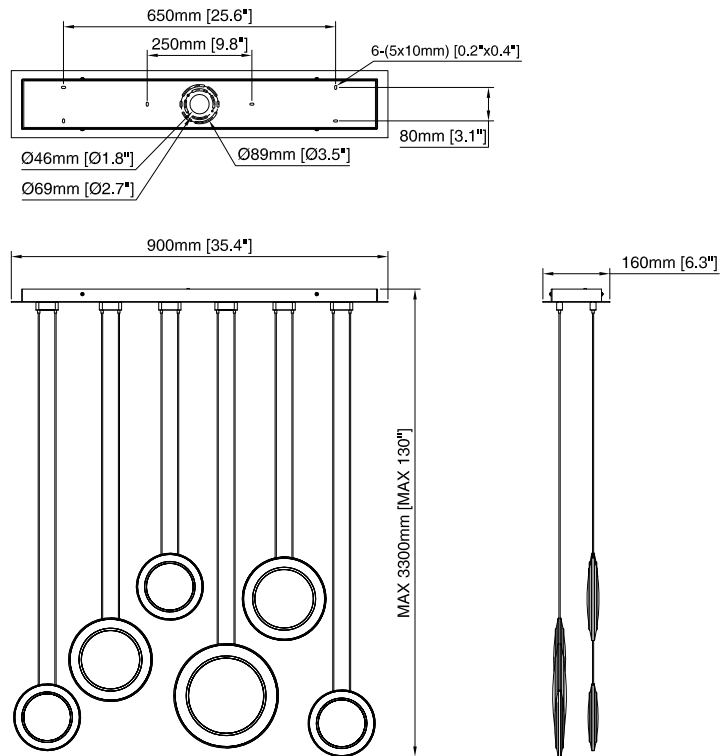

Installation Manual

PAGEONE
lighting

ITEM NO.: PP121619

Figure No.1: Unpack the box, and check the contents of the box for the following items below.

- 3PCS
- 2PCS
- 6PCS
- 6PCS

INSTALLATION INSTRUCTIONS FOR HANGING FIXTURES

FIGURE 1, 2, 3 AND 4 MOUNTING HARDWARE.

NOTE: TEST THE CONNECTOR BY GENTLY PULLING IT. IF IT PULLS OUT THE CONNECTION, TRY AGAIN TILL YOU HAVE A FIRM CONNECTION. MAKE SURE NO BARE STRANDS OF WIRE STICK OUT FROM UNDER THE CONNECTORS.

WHITE OR MARKED WIRE FROM FIXTURE

WHITE WIRE FROM OUTLET BOX

FIGURE 1

BLACK OR MARKED WIRE FROM FIXTURE

BLACK WIRE FROM OUTLET BOX

FIGURE 2

GREEN OR BARE COPPER WIRE (GROUNDING WIRE)

GREEN OR BARE COPPER WIRE (GROUNDING WIRE)

1. Connect the white wire from the fixture to the white wire of the electrical outlet box.
2. Connect the black wire from the fixture to the black wire of the electrical outlet box.
3. Connect the grounding conductor from the fixture to the grounding wire of the electrical outlet box.
4. Spread out the electrical wires so that the black ones are on one side of the outlet box and the white ones are on the other side, and carefully introduce them into the outlet box.
5. Fastened and secure the hanging fixture to its mount with the light fixture screws.