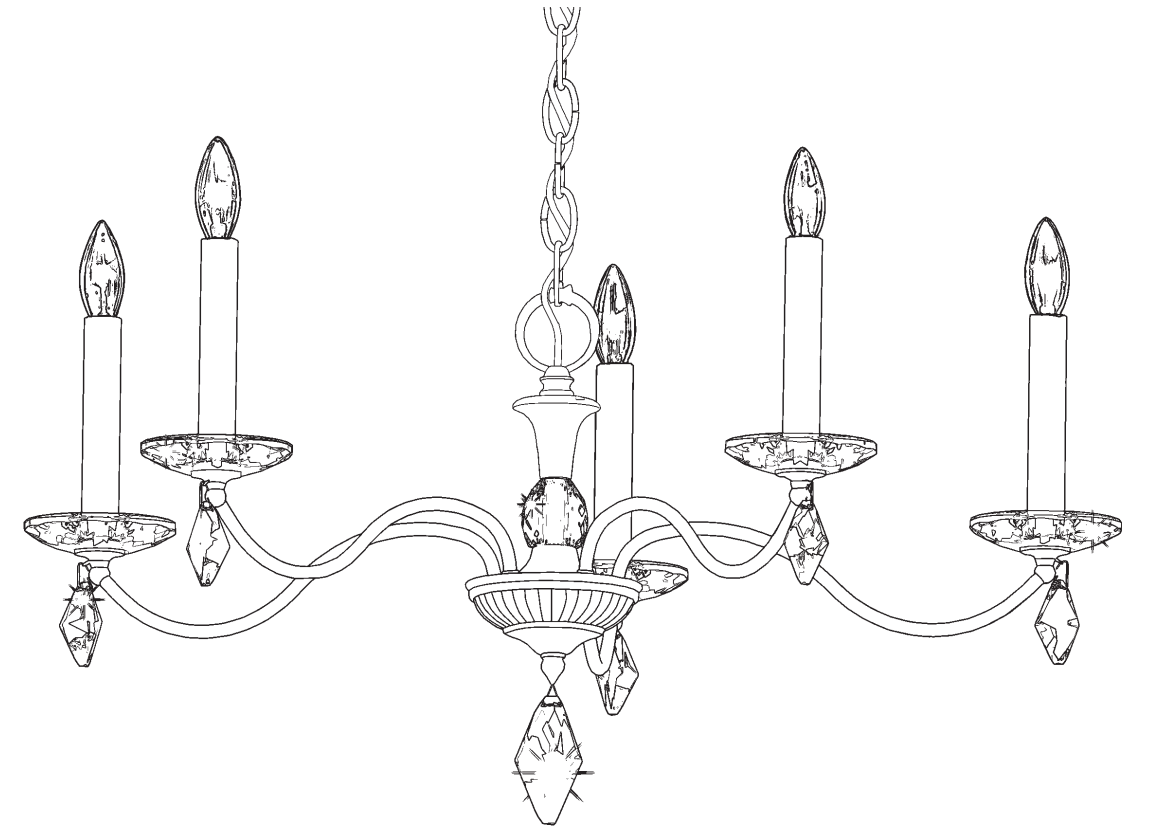

# MODIQUE MD1005N-\_\_ \_\_H

5 Lights  
Diameter: 27"  
Height: 15-1/2"  
Hanging Weight: 12lbs.

**T**HIS DESIGN IS THE PROPRIETARY  
TRADE DRESS/TRADEMARK OF  
W SCHONBEK LLC.

 **SCHONBEK** | 1870

 **SCHONBEK** | 1870