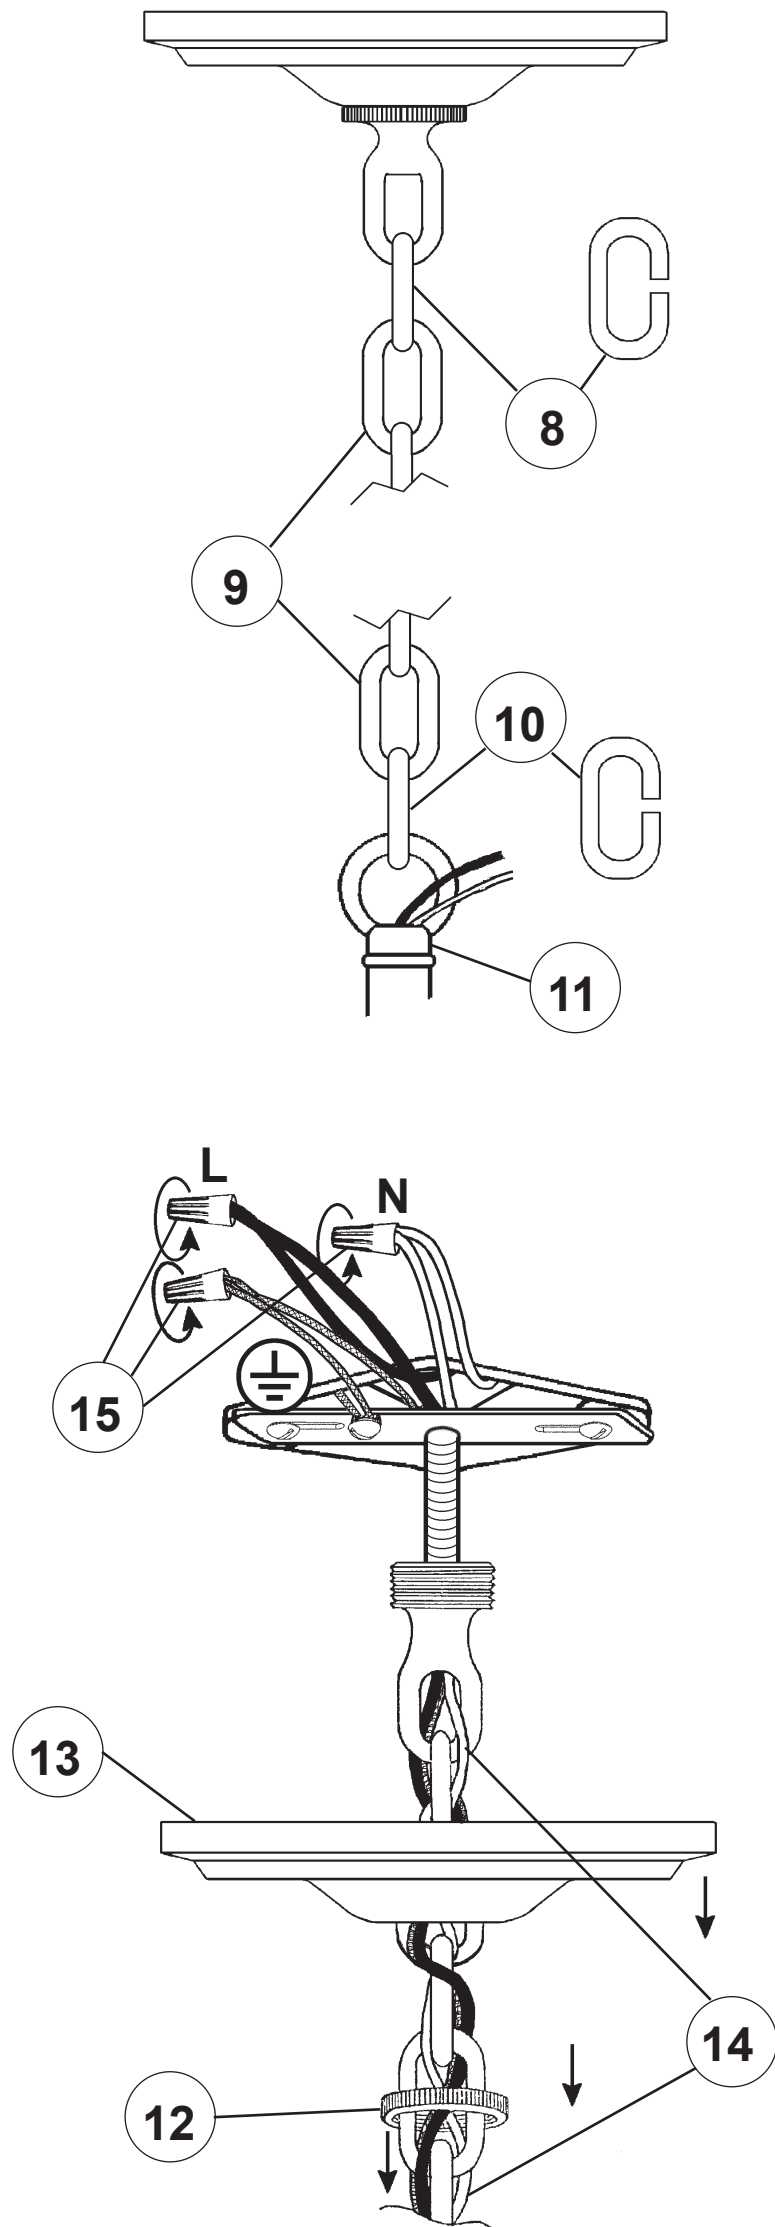

# MODIQUE MD1005N-\_\_ \_\_H

5 Lights  
Diameter: 27"  
Height: 15-1/2"  
Hanging Weight: 12lbs.

**T**HIS DESIGN IS THE PROPRIETARY  
TRADE DRESS/TRADEMARK OF  
W SCHONBEK LLC.

 **SCHONBEK** | 1870

 **SCHONBEK** | 1870

								
MAX <u>60</u> W	110-120 V							

**WARNING:**

1 

**Electrical Danger Turn Power Off**

All electrical components must be installed by a licensed electrician in accordance with the National Electric Code and the appropriate local electrical codes.

18

You will need 5 - B10  
25 Watts Recommended  
60 Watts Max

Install bulbs and be sure  
to test fixture **BEFORE**  
trimming.