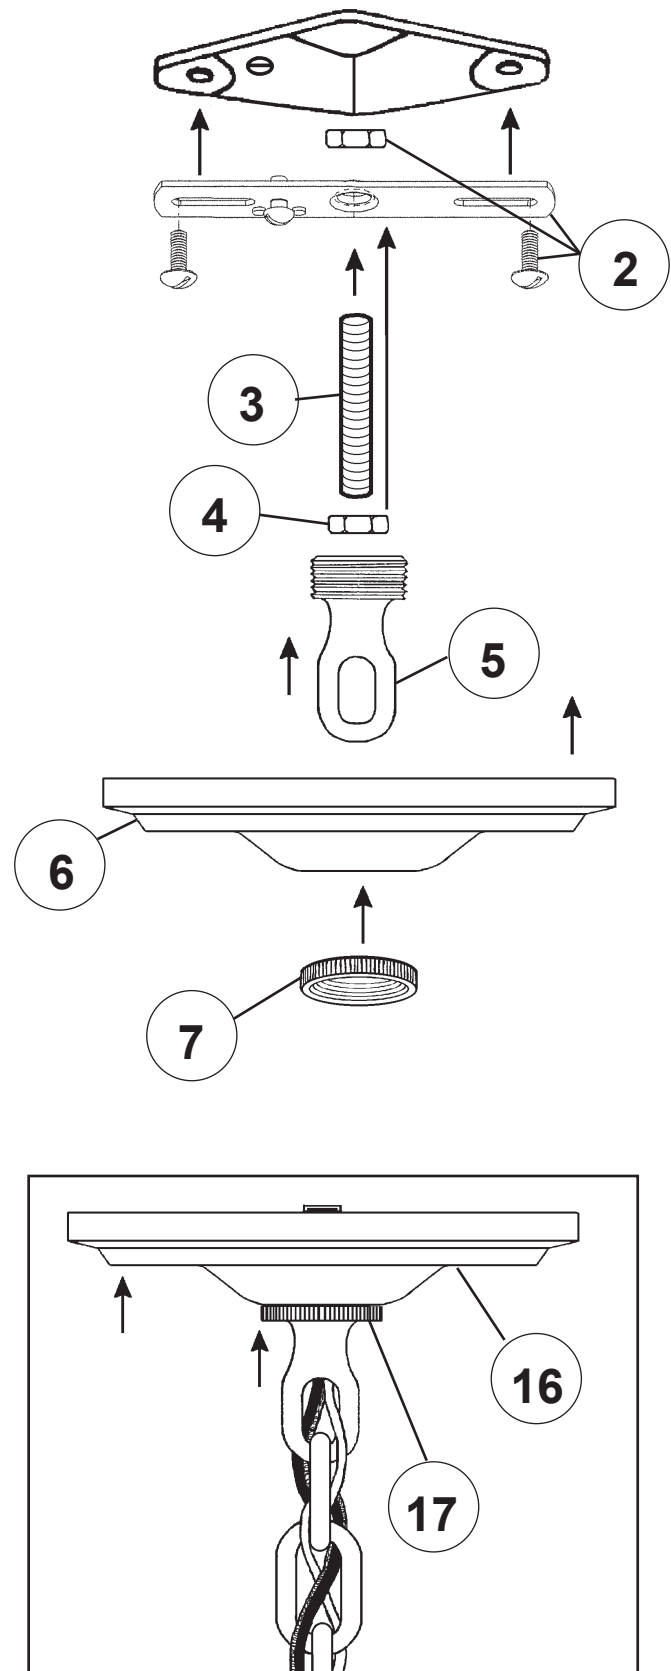

# MODIQUE MD1005N-\_\_ \_\_H

5 Lights  
Diameter: 27"  
Height: 15-1/2"  
Hanging Weight: 12lbs.

**T**HIS DESIGN IS THE PROPRIETARY  
TRADE DRESS/TRADEMARK OF  
W SCHONBEK LLC.

 **SCHONBEK** | 1870

 **SCHONBEK** | 1870

								
MAX <u>60</u> W	110-120 V							

**WARNING:**

1 

**Electrical Danger Turn Power Off**

All electrical components must be installed by a licensed electrician in accordance with the National Electric Code and the appropriate local electrical codes.

18

You will need 5 - B10  
25 Watts Recommended  
60 Watts Max

Install bulbs and be sure  
to test fixture **BEFORE**  
trimming.