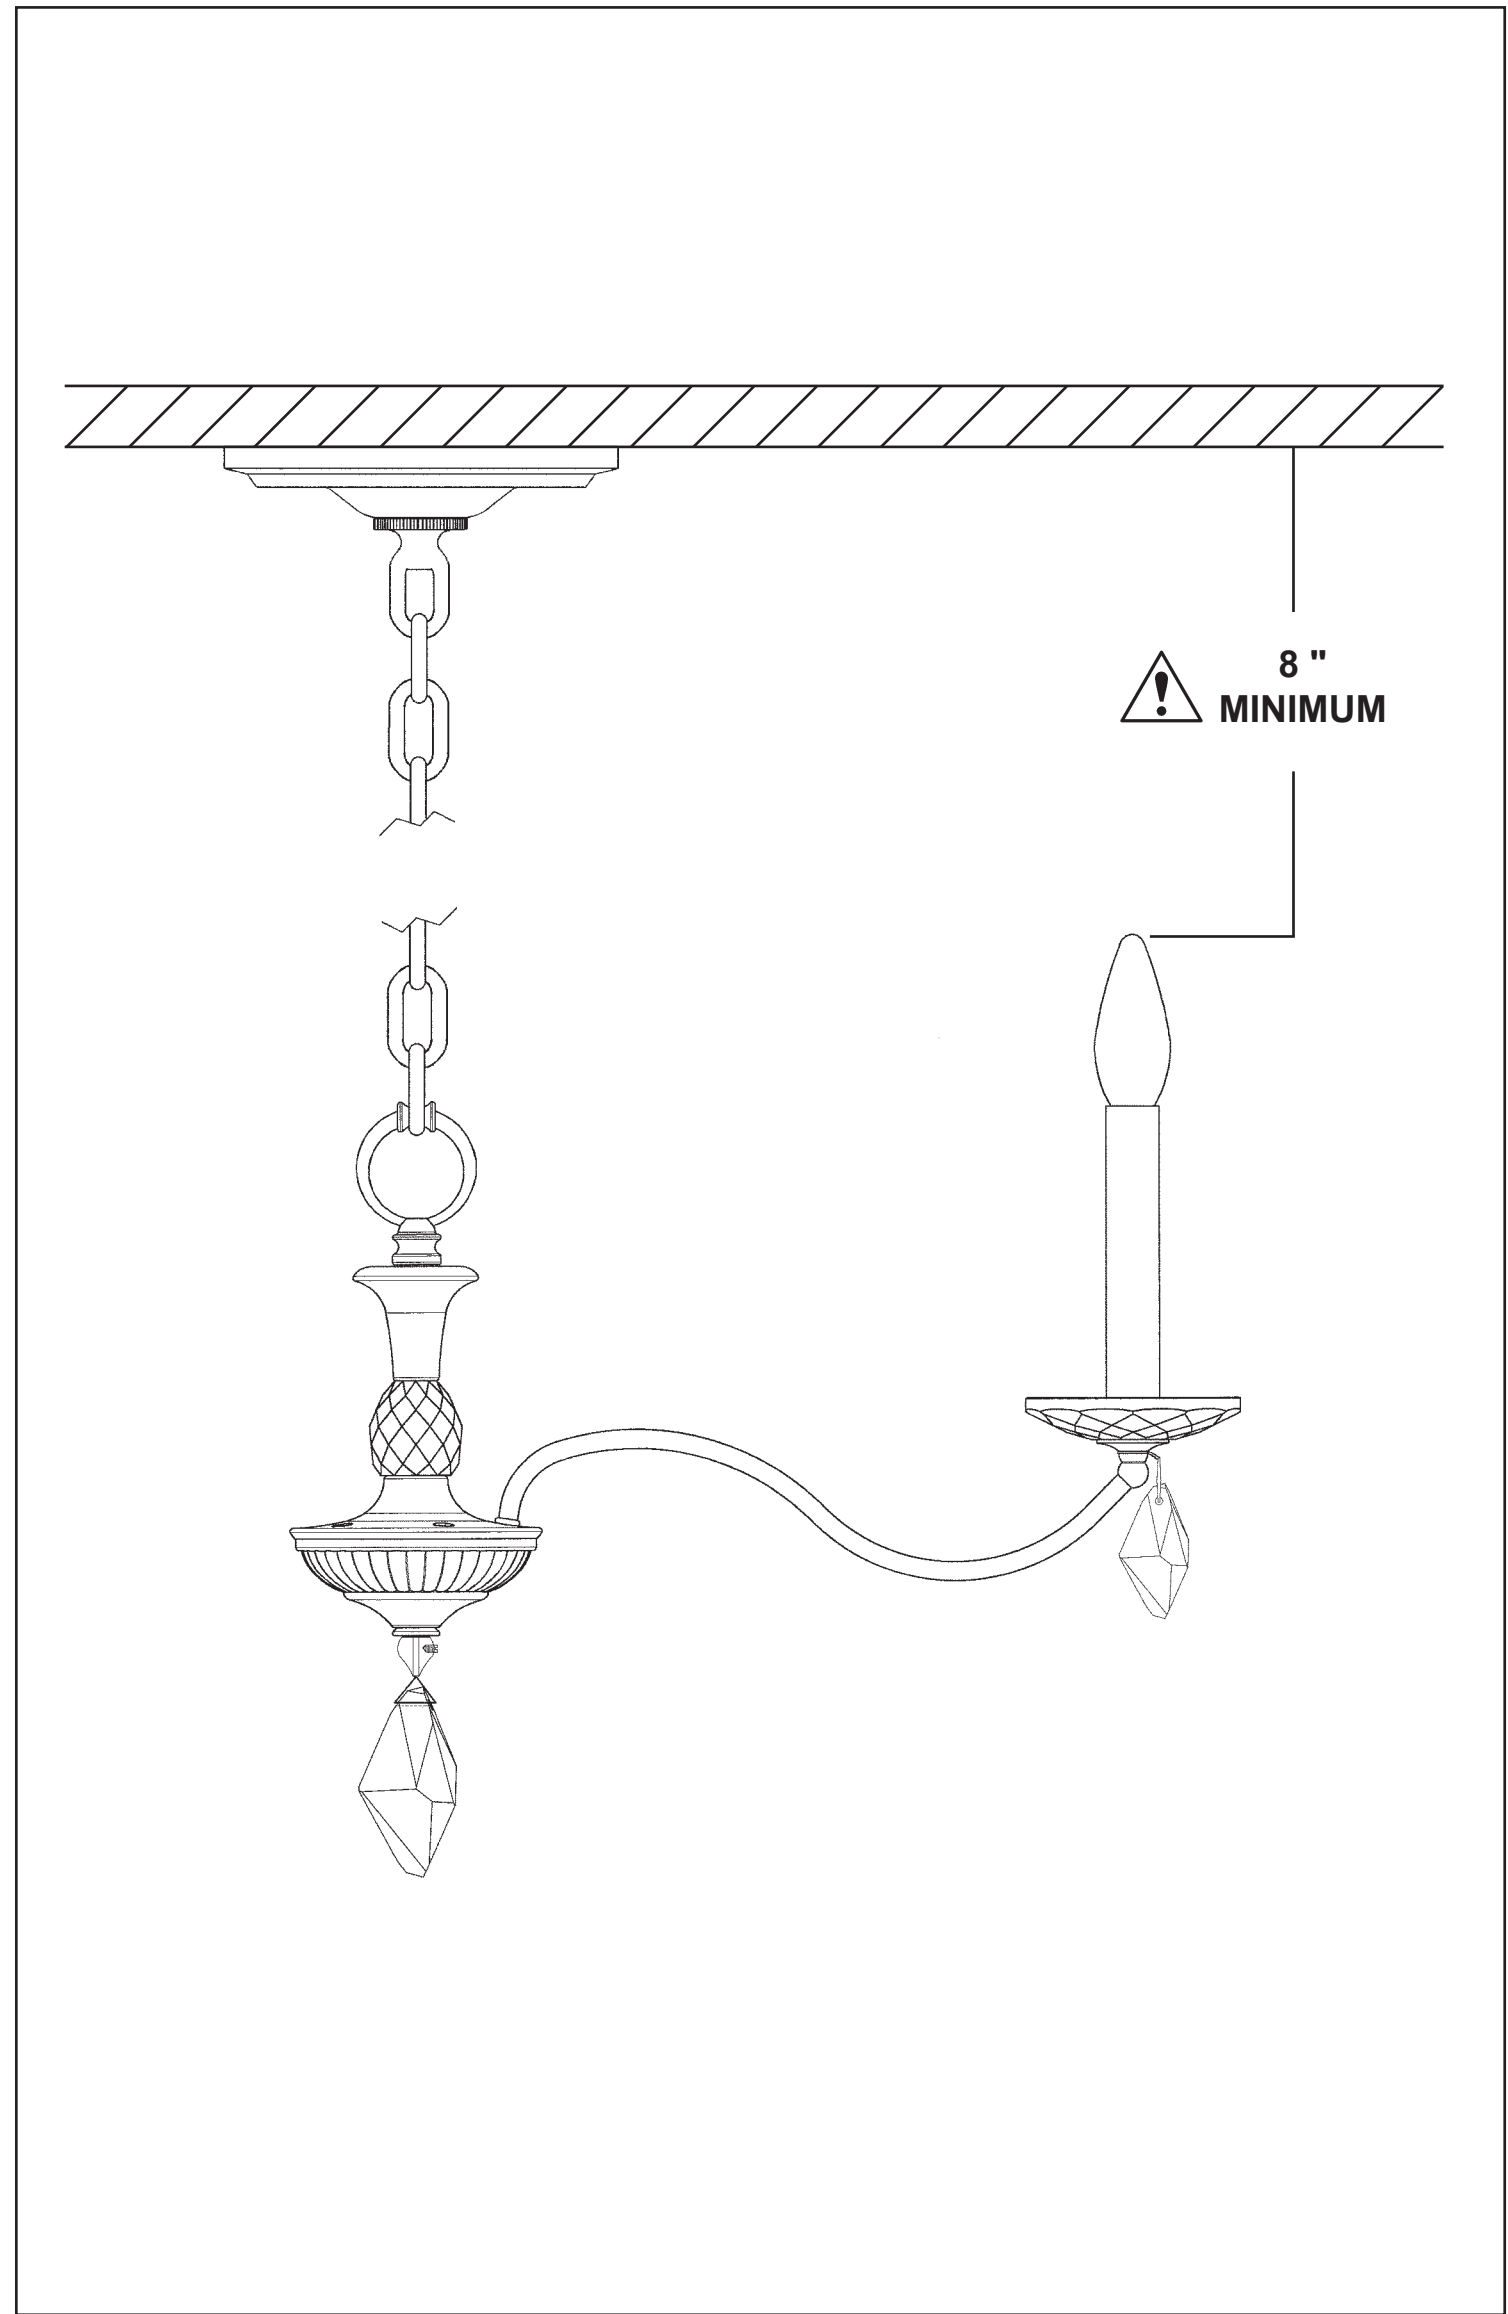

# MODIQUE MD1005N-\_\_ \_\_H

5 Lights  
Diameter: 27"  
Height: 15-1/2"  
Hanging Weight: 12lbs.

**T**HIS DESIGN IS THE PROPRIETARY  
TRADE DRESS/TRADEMARK OF  
W SCHONBEK LLC.

 **SCHONBEK** | 1870

 **SCHONBEK** | 1870

								
MAX <u>60</u> W	110-120 V							

**WARNING:**

1 

**Electrical Danger Turn Power Off**

All electrical components must be installed by a licensed electrician in accordance with the National Electric Code and the appropriate local electrical codes.

18

You will need 5 - B10  
25 Watts Recommended  
60 Watts Max

Install bulbs and be sure  
to test fixture **BEFORE**  
trimming.