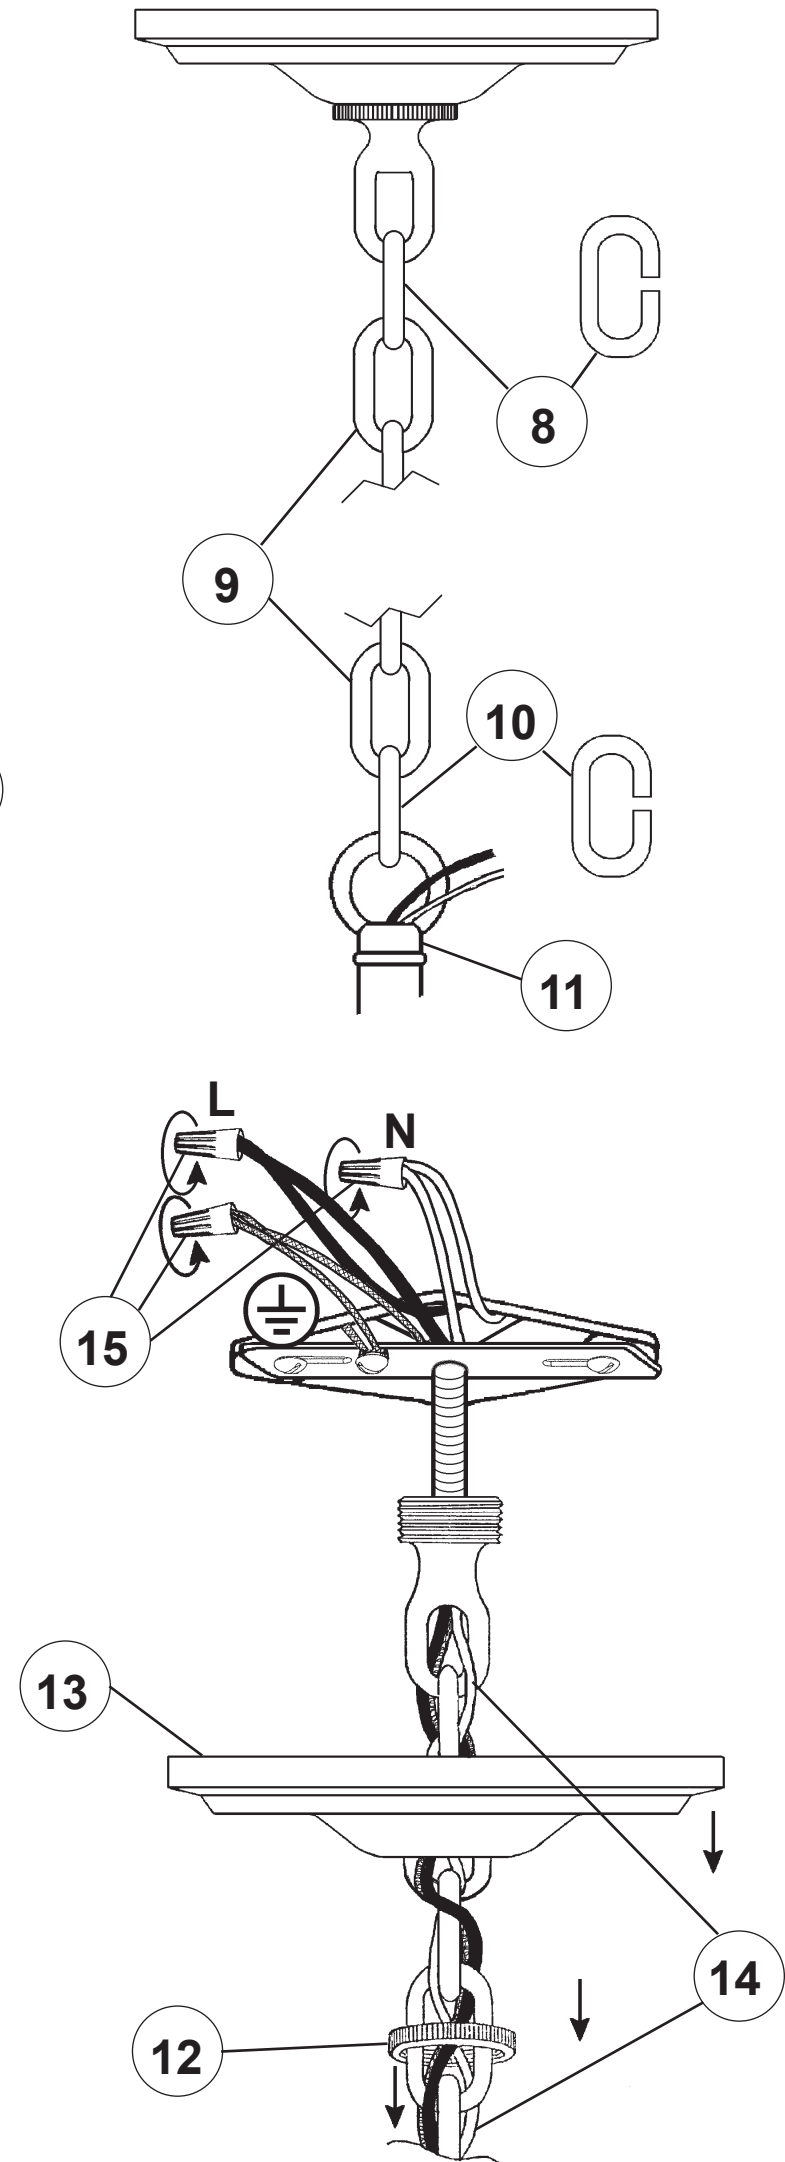

MODIQUE MD1012N-__ __H

12 Lights
Diameter: 39-1/2"
Height: 16"
Hanging Weight: 18lbs.

THIS DESIGN IS THE PROPRIETARY
TRADE DRESS/TRADEMARK OF
W SCHONBEK LLC.

 **SCHONBEK** | 1870

 **SCHONBEK** | 1870

WARNING:

1 

Electrical Danger Turn Power Off

All electrical components must be installed by a licensed electrician in accordance with the National Electric Code and the appropriate local electrical codes.

18

You will need 12 - B10
25 Watts Recommended
60 Watts Max

**Install bulbs and be sure
to test fixture BEFORE
trimming.**