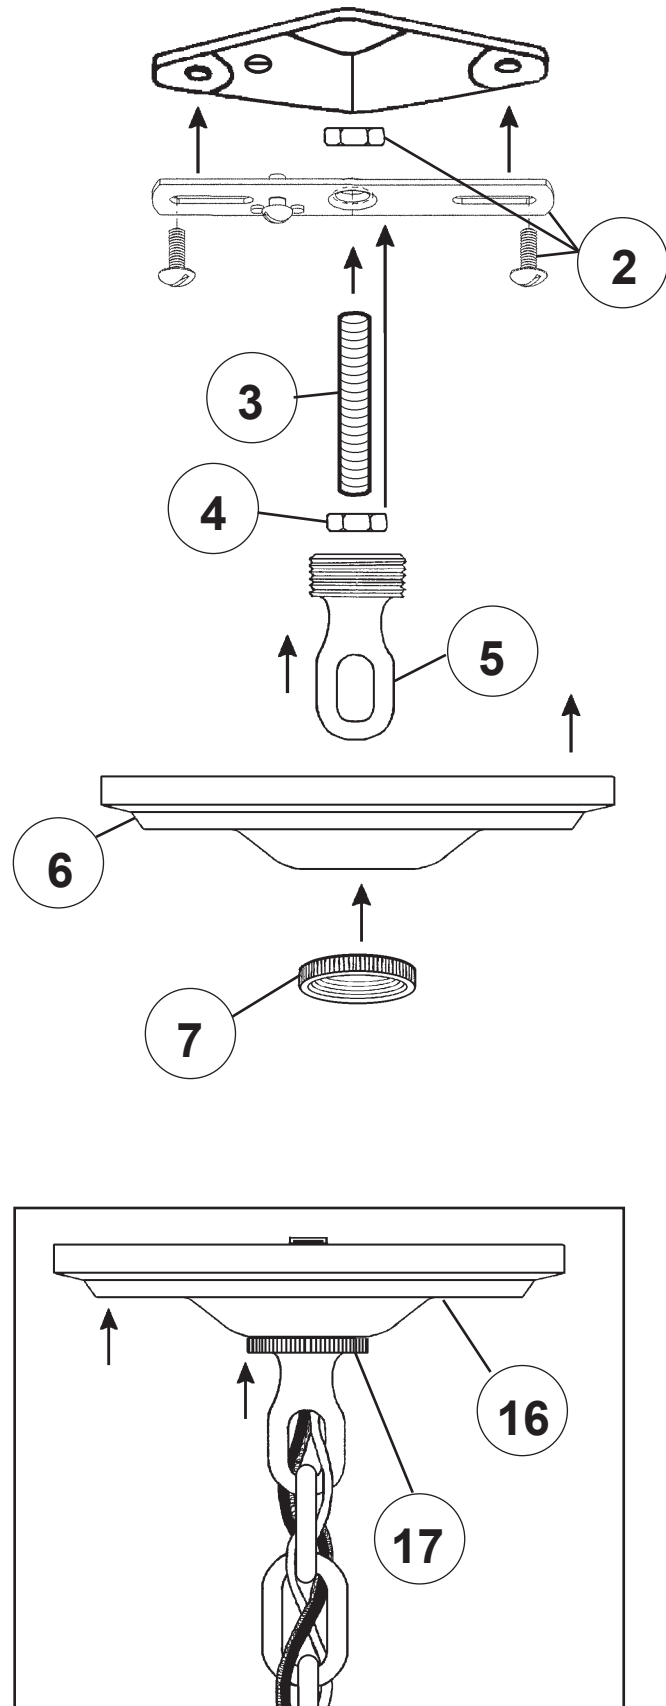

MODIQUE MD1012N-__ __H

12 Lights
Diameter: 39-1/2"
Height: 16"
Hanging Weight: 18lbs.

THIS DESIGN IS THE PROPRIETARY
TRADE DRESS/TRADEMARK OF
W SCHONBEK LLC.

 **SCHONBEK** | 1870

 **SCHONBEK** | 1870

WARNING:

1 

Electrical Danger Turn Power Off

All electrical components must be installed by a licensed electrician in accordance with the National Electric Code and the appropriate local electrical codes.

18

You will need 12 - B10
25 Watts Recommended
60 Watts Max

**Install bulbs and be sure
to test fixture BEFORE
trimming.**