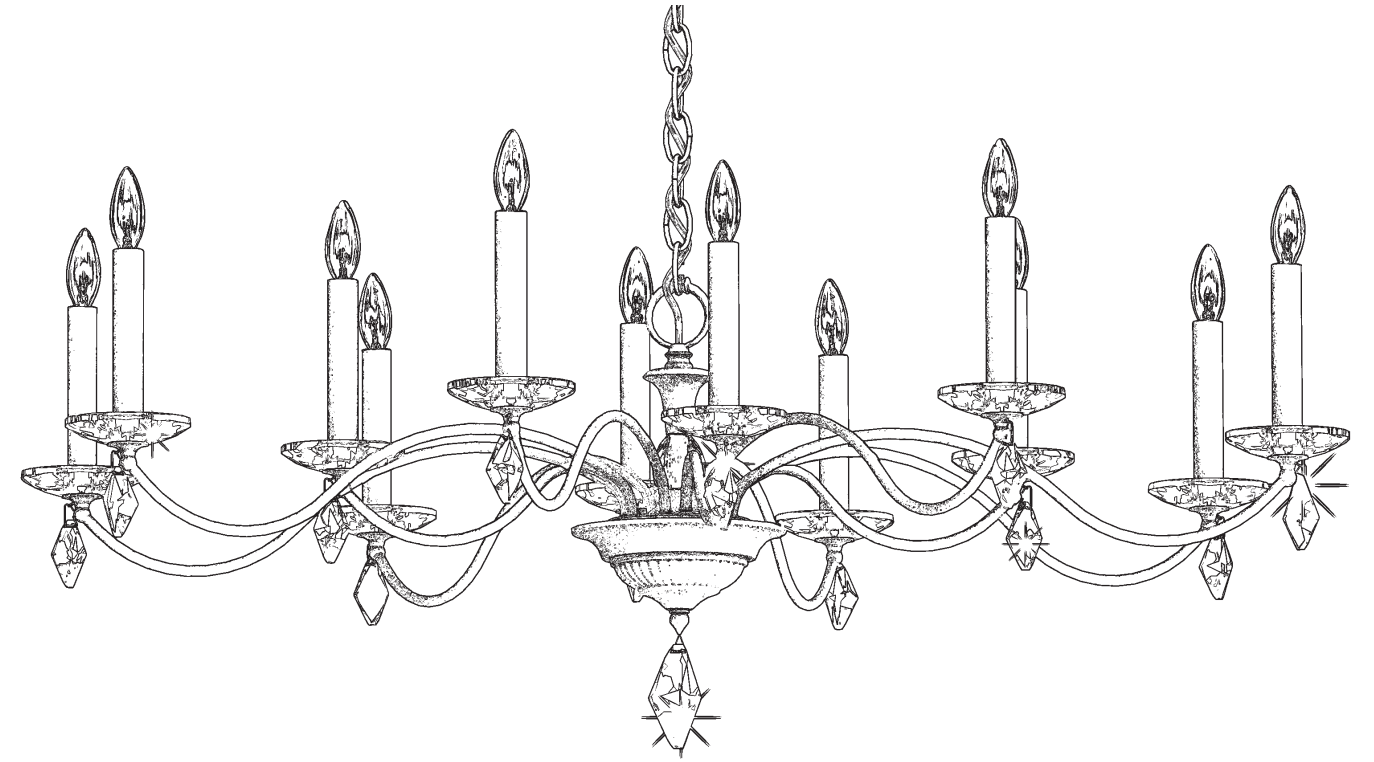

MODIQUE MD1012N-__ __H

12 Lights
Diameter: 39-1/2"
Height: 16"
Hanging Weight: 18lbs.

THIS DESIGN IS THE PROPRIETARY
TRADE DRESS/TRADEMARK OF
W SCHONBEK LLC.

 **SCHONBEK** | 1870

 **SCHONBEK** | 1870

WARNING: