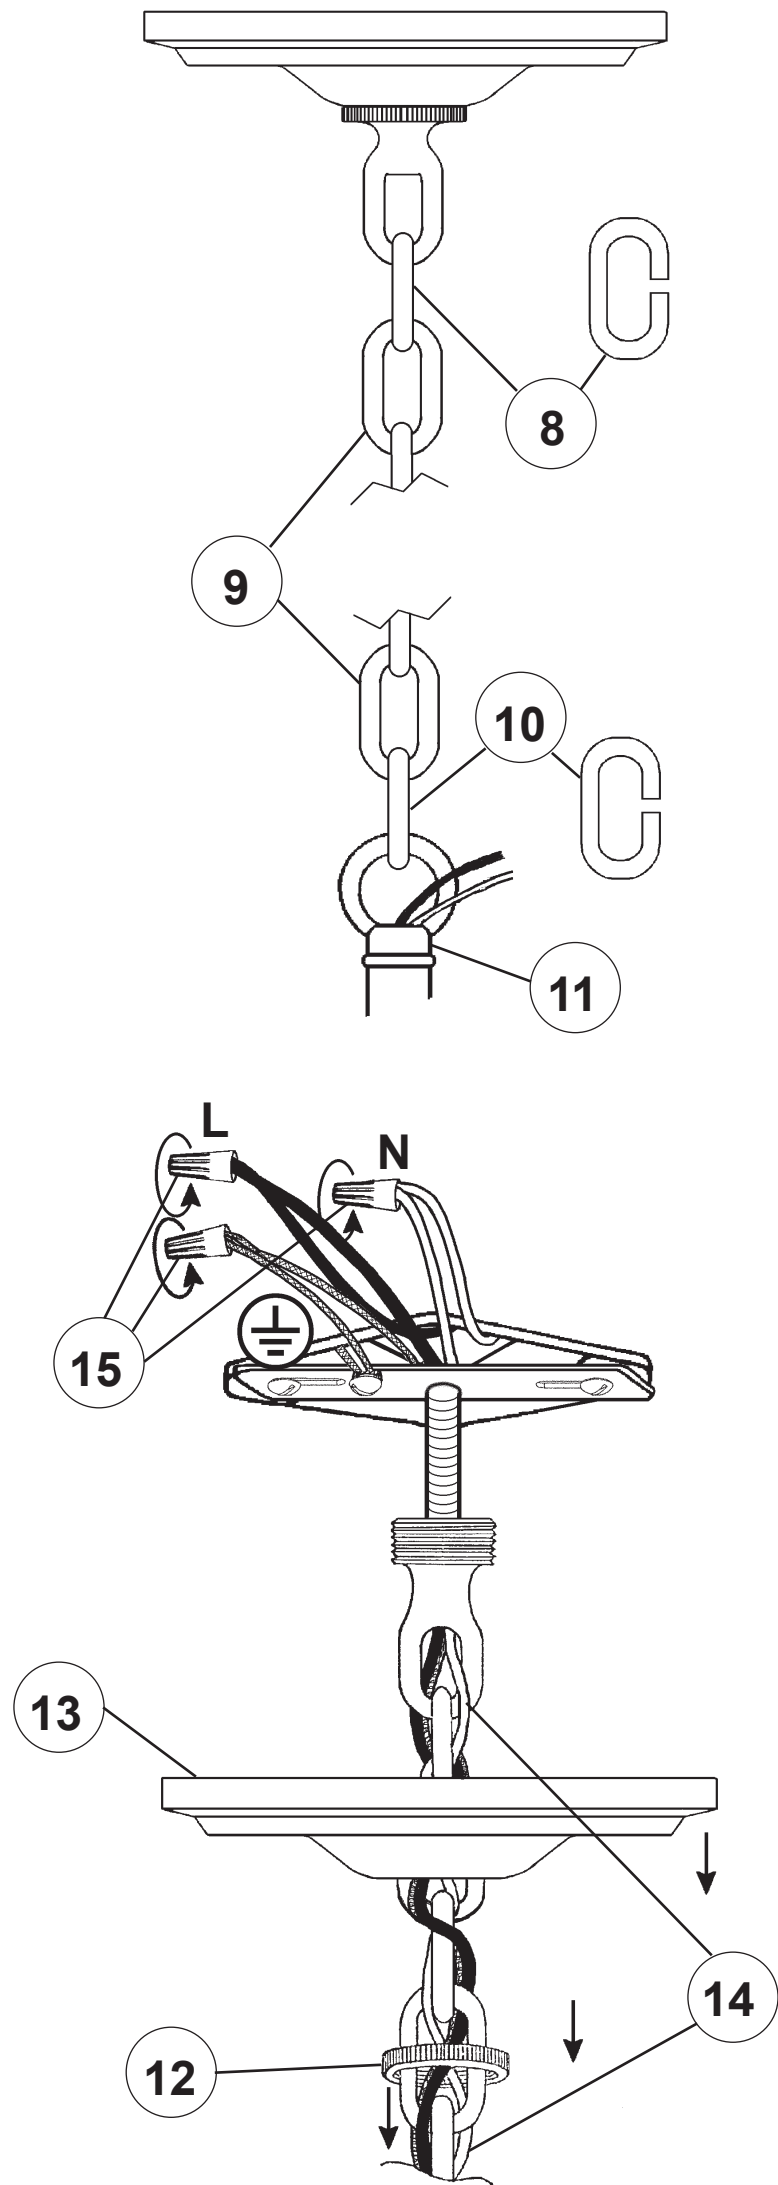

MODIQUE MD1015N-__ __H

15 Lights
Diameter: 39-1/2"
Height: 22"
Hanging Weight: 23lbs.

THIS DESIGN IS THE PROPRIETARY
TRADE DRESS/TRADEMARK OF
W SCHONBEK LLC.

 **SCHONBEK** | 1870

 **SCHONBEK** | 1870

WARNING:

1 

Electrical Danger Turn Power Off

All electrical components must be installed by a licensed electrician in accordance with the National Electric Code and the appropriate local electrical codes.

18

You will need 15 - B10
25 Watts Recommended
60 Watts Max

**Install bulbs and be sure
to test fixture BEFORE
trimming.**