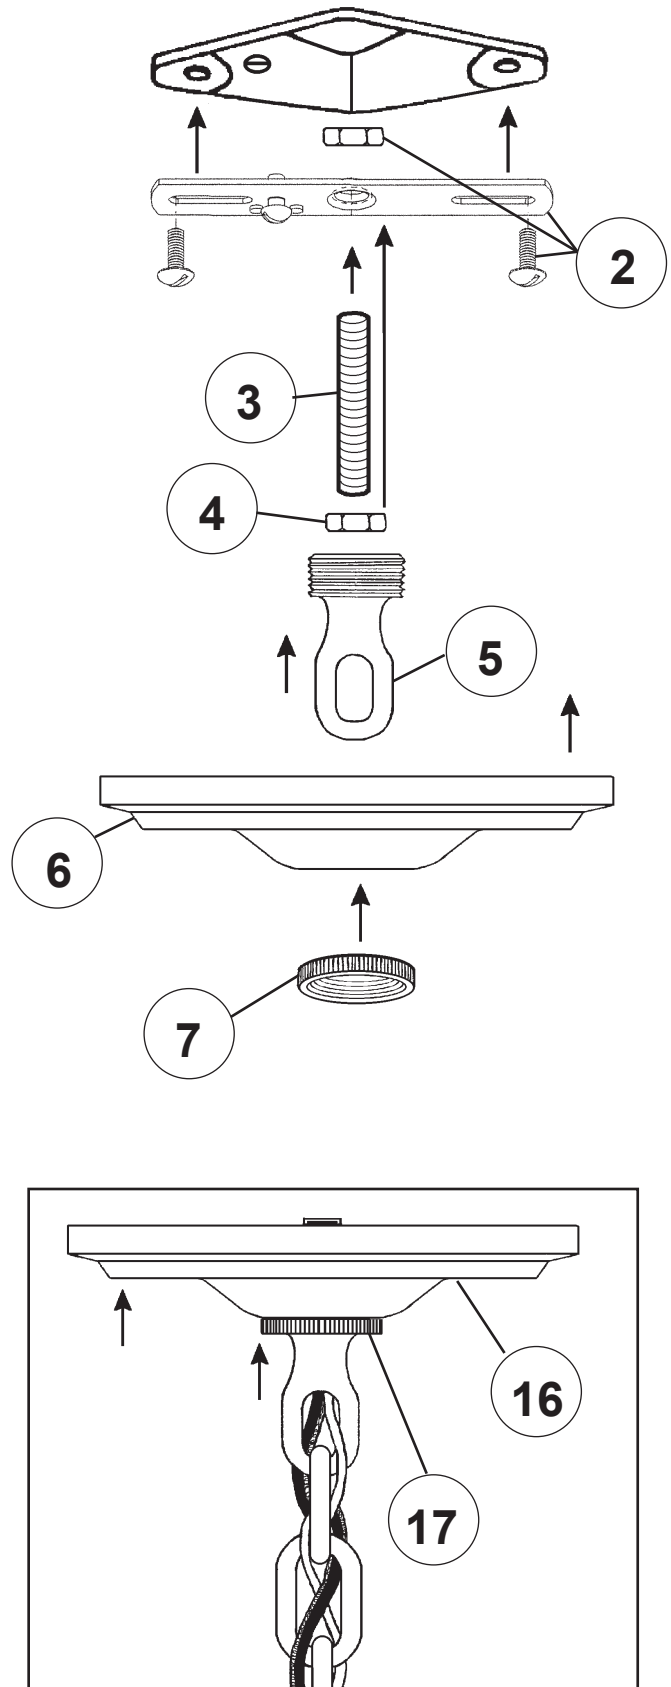

MODIQUE MD1015N-__ __H

15 Lights
Diameter: 39-1/2"
Height: 22"
Hanging Weight: 23lbs.

THIS DESIGN IS THE PROPRIETARY
TRADE DRESS/TRADEMARK OF
W SCHONBEK LLC.

 **SCHONBEK** | 1870

 **SCHONBEK** | 1870

WARNING:

1 

Electrical Danger Turn Power Off

All electrical components must be installed by a licensed electrician in accordance with the National Electric Code and the appropriate local electrical codes.

18

You will need 15 - B10
25 Watts Recommended
60 Watts Max

**Install bulbs and be sure
to test fixture BEFORE
trimming.**