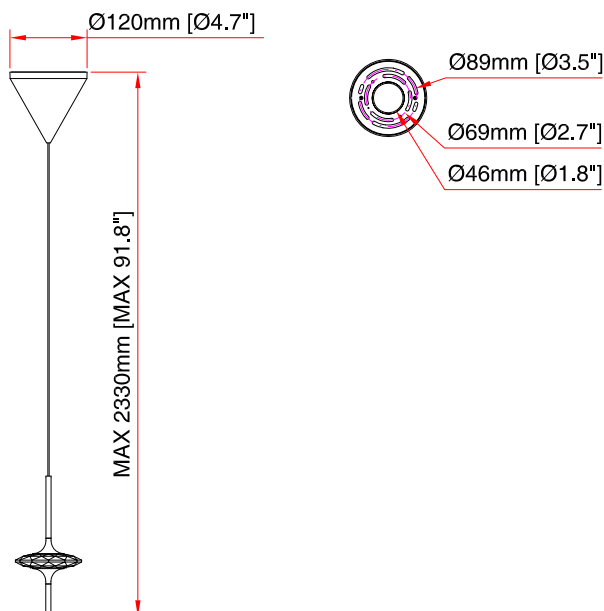

Installation Manual

PAGEONE
lighting

ITEM NO.: PP121728

Figure No.1: Unpack the box, and check the contents of the box for the following items below.

- 3PCS
- 2PCS
- 2PCS
- 2PCS

INSTALLATION INSTRUCTIONS FOR HANGING FIXTURES

FIGURE 1, 2, 3 AND 4 MOUNTING HARDWARE.

NOTE: TEST THE CONNECTOR BY GENTLY PULLING IT. IF IT PULLS OUT THE CONNECTION, TRY AGAIN TILL YOU HAVE A FIRM CONNECTION. MAKE SURE NO BARE STRANDS OF WIRE STICK OUT FROM UNDER THE CONNECTORS.

WHITE OR MARKED WIRE FROM FIXTURE

WHITE WIRE FROM OUTLET BOX

FIGURE 1

BLACK OR MARKED WIRE FROM FIXTURE

BLACK WIRE FROM OUTLET BOX

FIGURE 2

GREEN OR BARE COPPER WIRE (GROUNDING WIRE)

GREEN OR BARE COPPER WIRE (GROUNDING WIRE)

INSTALLATION: See fig. A, B, and C

- Carefully read the Electrical Connection section and make electrical connections.
- Assemble lighting onto the outlet box as shown on back page.

ELECTRICAL CONNECTIONS: See fig. 1, 2, 3, and 4