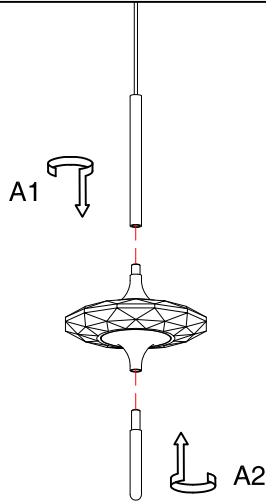

Installation Instructions Sections

PAGEONE
lighting

ITEM NO.: PP121728

A