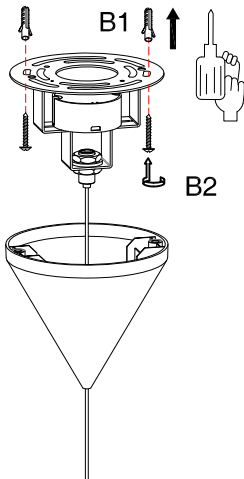

INSTALLATION: See fig. A, B, and C

- Carefully read the Electrical Connection section and make electrical connections.
- Assemble lighting onto the outlet box as shown on back page.

ELECTRICAL CONNECTIONS: See fig. 1, 2, 3, and 4

- Connect the white wire from the fixture to the white wire of the electrical outlet box.
- Connect the black wire from the fixture to the black wire of the electrical outlet box.
- Connect the grounding conductor from the fixture to the grounding wire of the electrical outlet box.
- Spread out the electrical wires so that the black ones are on one side of the outlet box and the white ones are on the other side, and carefully introduce them into the outlet box.
- Fastened and secure the hanging fixture to its mount with the light fixture screws.

Installation Instructions Sections

PAGEONE
lighting

ITEM NO.: PP121728

A

B

Option 1

B

Option 2

C

Electrical Connection

D