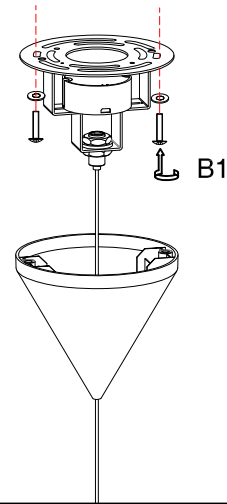

INSTALLATION: See fig. A, B, and C

- Carefully read the Electrical Connection section and make electrical connections.
- Assemble lighting onto the outlet box as shown on back page.

ELECTRICAL CONNECTIONS: See fig. 1, 2, 3, and 4

- Connect the white wire from the fixture to the white wire of the electrical outlet box.
- Connect the black wire from the fixture to the black wire of the electrical outlet box.
- Connect the grounding conductor from the fixture to the grounding wire of the electrical outlet box.
- Spread out the electrical wires so that the black ones are on one side of the outlet box and the white ones are on the other side, and carefully introduce them into the outlet box.
- Fastened and secure the hanging fixture to its mount with the light fixture screws.

Installation Instructions Sections

PAGEONE
lighting

ITEM NO.: PP121728

A

B

Option 1

B

Option 2

C

Electrical Connection

D