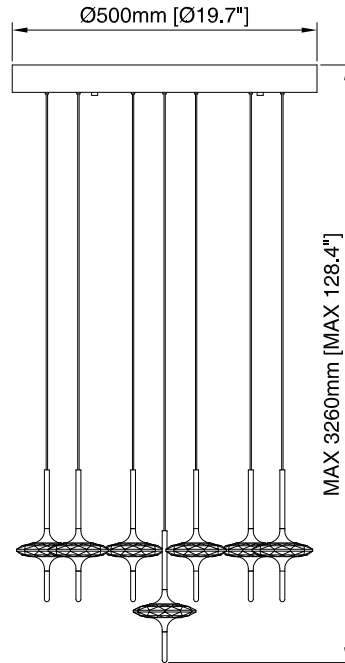

Installation Manual

PAGEONE
lighting

ITEM NO.: PP121753

Figure No.1: Unpack the box, and check the contents of the box for the following items below.

- 3PCS
- 2PCS
- 3PCS
- 3PCS

INSTALLATION INSTRUCTIONS FOR HANGING FIXTURES

FIGURE 1, 2, 3 AND 4 MOUNTING HARDWARE.

NOTE: TEST THE CONNECTOR BY GENTLY PULLING IT. IF IT PULLS OUT THE CONNECTION, TRY AGAIN TILL YOU HAVE A FIRM CONNECTION. MAKE SURE NO BARE STRANDS OF WIRE STICK OUT FROM UNDER THE CONNECTORS.

WHITE OR MARKED WIRE FROM FIXTURE

WHITE WIRE FROM OUTLET BOX

FIGURE 1

BLACK OR MARKED WIRE FROM FIXTURE

BLACK WIRE FROM OUTLET BOX

FIGURE 2

GREEN OR BARE COPPER WIRE (GROUNDING WIRE)

GREEN OR BARE COPPER WIRE (GROUNDING WIRE)