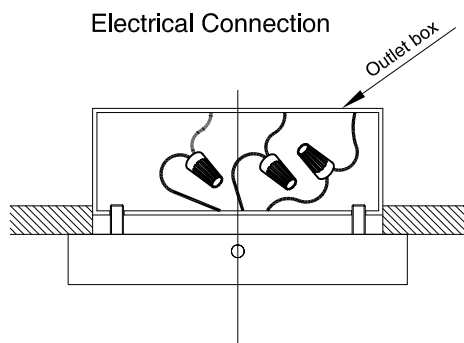

Installation Instructions Sections

PAGEONE
lighting

ITEM NO.: PP121753

A

B

C

D