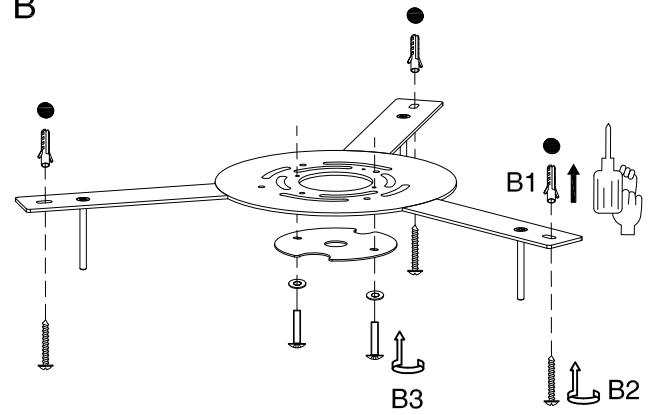

Installation Instructions Sections

PAGEONE
lighting

ITEM NO.: PP121753

A

B

C

D