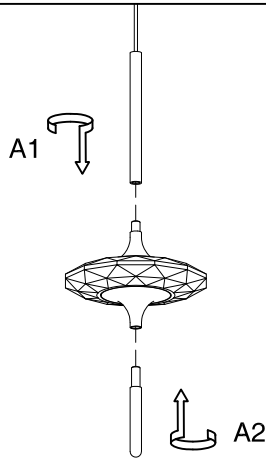

Installation Instructions Sections

PAGEONE
lighting

ITEM NO.: PP121753

A