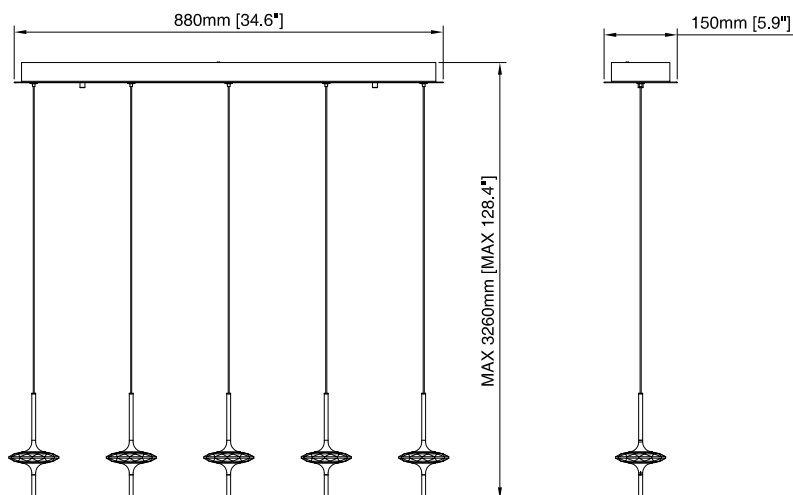

Installation Manual

PAGEONE
lighting

ITEM NO.: PP121807

Figure No.1: Unpack the box, and check the contents of the box for the following items below.

- 3PCS
- 2PCS
- 2PCS
- 2PCS

INSTALLATION INSTRUCTIONS FOR HANGING FIXTURES

FIGURE 1, 2, 3 AND 4 MOUNTING HARDWARE.

NOTE: TEST THE CONNECTOR BY GENTLY PULLING IT. IF IT PULLS OUT THE CONNECTION, TRY AGAIN TILL YOU HAVE A FIRM CONNECTION. MAKE SURE NO BARE STRANDS OF WIRE STICK OUT FROM UNDER THE CONNECTORS.