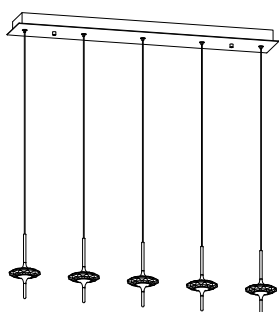

Installation Manual

PAGEONE
lighting

ITEM NO.: PP121807

Figure No.1: Unpack the box, and check the contents of the box for the following items below.

- 3PCS
- 2PCS
- 2PCS
- 2PCS

INSTALLATION INSTRUCTIONS FOR HANGING FIXTURES

FIGURE 1, 2, 3 AND 4 MOUNTING HARDWARE.

NOTE: TEST THE CONNECTOR BY GENTLY PULLING IT. IF IT PULLS OUT THE CONNECTION, TRY AGAIN TILL YOU HAVE A FIRM CONNECTION. MAKE SURE NO BARE STRANDS OF WIRE STICK OUT FROM UNDER THE CONNECTORS.

WHITE OR MARKED WIRE FROM FIXTURE

WHITE WIRE FROM OUTLET BOX

FIGURE 1

BLACK OR MARKED WIRE FROM FIXTURE

BLACK WIRE FROM OUTLET BOX

FIGURE 2

GREEN OR BARE COPPER WIRE (GROUNDING WIRE)

GREEN OR BARE COPPER WIRE (GROUNDING WIRE)