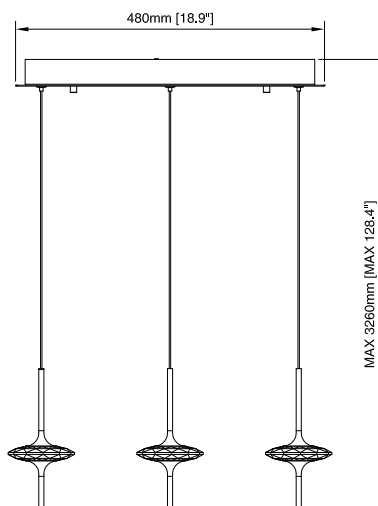

Installation Manual

PAGEONE
lighting

ITEM NO.: PP121806

Figure No.1: Unpack the box, and check the contents of the box for the following items below.

- 3PCS
- 2PCS
- 2PCS
- 2PCS

INSTALLATION INSTRUCTIONS FOR HANGING FIXTURES

FIGURE 1, 2, 3 AND 4 MOUNTING HARDWARE.

NOTE: TEST THE CONNECTOR BY GENTLY PULLING IT. IF IT PULLS OUT THE CONNECTION, TRY AGAIN TILL YOU HAVE A FIRM CONNECTION. MAKE SURE NO BARE STRANDS OF WIRE STICK OUT FROM UNDER THE CONNECTORS.

WHITE OR MARKED WIRE FROM FIXTURE

WHITE WIRE FROM OUTLET BOX

FIGURE 1

BLACK OR MARKED WIRE FROM FIXTURE

BLACK WIRE FROM OUTLET BOX

FIGURE 2

GREEN OR BARE COPPER WIRE (GROUNDING WIRE)

GREEN OR BARE COPPER WIRE (GROUNDING WIRE)