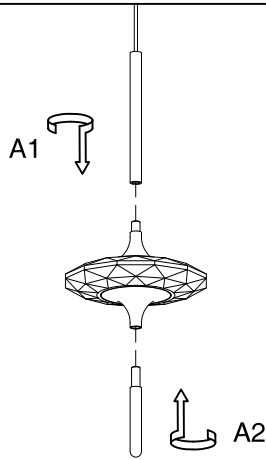

Installation Instructions Sections

PAGEONE
lighting

ITEM NO.: PP121806

A