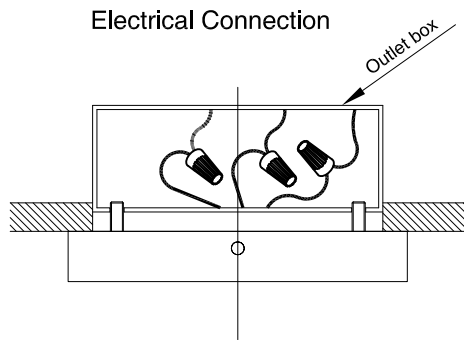

Installation Instructions Sections

PAGEONE
lighting

ITEM NO.: PP121806

A

B

C

D