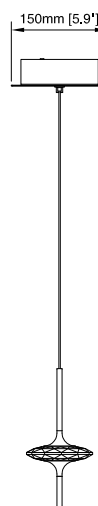

Installation Manual

PAGEONE
lighting

ITEM NO.: PP121806

Figure No.1: Unpack the box, and check the contents of the box for the following items below.

- 3PCS
- 2PCS
- 2PCS
- 2PCS

INSTALLATION INSTRUCTIONS FOR HANGING FIXTURES

FIGURE 1, 2, 3 AND 4 MOUNTING HARDWARE.

NOTE: TEST THE CONNECTOR BY GENTLY PULLING IT. IF IT PULLS OUT THE CONNECTION, TRY AGAIN TILL YOU HAVE A FIRM CONNECTION. MAKE SURE NO BARE STRANDS OF WIRE STICK OUT FROM UNDER THE CONNECTORS.

WHITE OR MARKED WIRE FROM FIXTURE

WHITE WIRE FROM OUTLET BOX

FIGURE 1

BLACK OR MARKED WIRE FROM FIXTURE

BLACK WIRE FROM OUTLET BOX

FIGURE 2

GREEN OR BARE COPPER WIRE (GROUNDING WIRE)

GREEN OR BARE COPPER WIRE (GROUNDING WIRE)

INSTALLATION: See fig. A, B, and C

- Carefully read the Electrical Connection section and make electrical connections.
- Assemble lighting onto the outlet box as shown on back page.

ELECTRICAL CONNECTIONS: See fig. 1, 2, 3, and 4