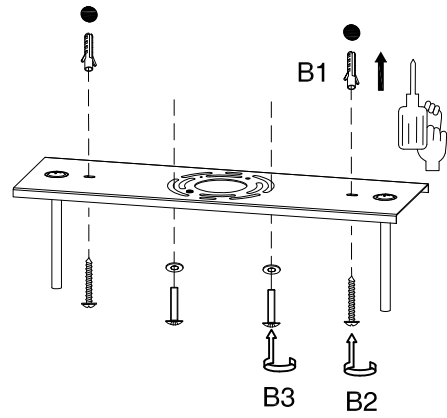

FIGURE 1, 2, 3 AND 4 MOUNTING HARDWARE.

NOTE: TEST THE CONNECTOR BY GENTLY PULLING IT. IF IT PULLS OUT THE CONNECTION, TRY AGAIN TILL YOU HAVE A FIRM CONNECTION. MAKE SURE NO BARE STRANDS OF WIRE STICK OUT FROM UNDER THE CONNECTORS.

INSTALLATION: See fig. A, B, and C

- Carefully read the Electrical Connection section and make electrical connections.
- Assemble lighting onto the outlet box as shown on back page.

ELECTRICAL CONNECTIONS: See fig. 1, 2, 3, and 4

- Connect the white wire from the fixture to the white wire of the electrical outlet box.
- Connect the black wire from the fixture to the black wire of the electrical outlet box.
- Connect the grounding conductor from the fixture to the grounding wire of the electrical outlet box.
- Spread out the electrical wires so that the black ones are on one side of the outlet box and the white ones are on the other side, and carefully introduce them into the outlet box.
- Fastened and secure the hanging fixture to its mount with the light fixture screws.

Installation Instructions Sections

PAGEONE
lighting

ITEM NO.: PP121806

A

B

C

D