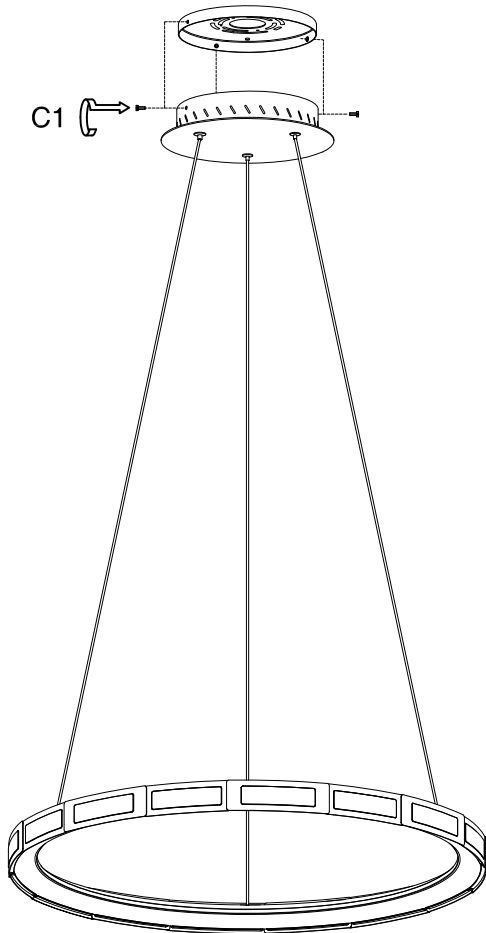

WHITE OR MARKED WIRE FROM FIXTURE

WHITE WIRE FROM OUTLET BOX

FIGURE 1

BLACK OR MARKED WIRE FROM FIXTURE

BLACK WIRE FROM OUTLET BOX

FIGURE 2

GREEN OR BARE COPPER WIRE (GROUNDING WIRE)

GREEN OR BARE COPPER WIRE (GROUNDING WIRE)

INSTALLATION: See fig. A, B, and C

1. Carefully read the Electrical Connection section and make electrical connections.
2. Assemble lighting onto the outlet box as shown on back page.

ELECTRICAL CONNECTIONS: See fig. 1, 2, 3, and 4

1. Connect the white wire from the fixture to the white wire of the electrical outlet box.
2. Connect the black wire from the fixture to the black wire of the electrical outlet box.
3. Connect the grounding conductor from the fixture to the grounding wire of the electrical outlet box.
4. Spread out the electrical wires so that the black ones are on one side of the outlet box and the white ones are on the other side, and carefully introduce them into the outlet box.
5. Fastened and secure the hanging fixture to its mount with the light fixture screws.

Installation Instructions Sections

PAGEONE
lighting

ITEM NO.: PP121611

A

B

C

D