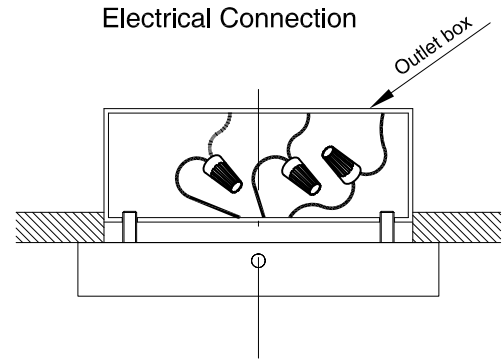

Installation Instructions Sections

PAGEONE
lighting

ITEM NO.: PP121611

A

B

C

D