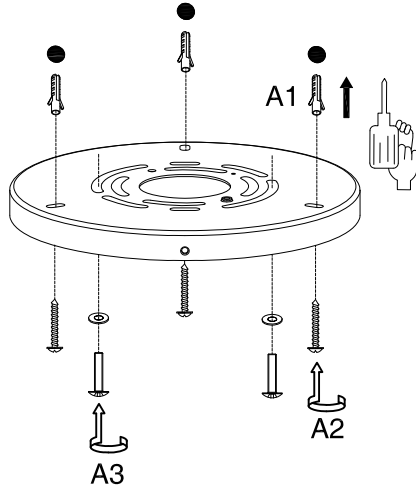

Installation Instructions Sections

PAGEONE
lighting

ITEM NO.: PP121611

A