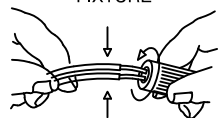

INSTALLATION INSTRUCTIONS FOR HANGING FIXTURES

FIGURE 1, 2, 3 AND 4 MOUNTING HARDWARE.

NOTE: TEST THE CONNECTOR BY GENTLY PULLING IT. IF IT PULLS OUT THE CONNECTION, TRY AGAIN TILL YOU HAVE A FIRM CONNECTION. MAKE SURE NO BARE STRANDS OF WIRE STICK OUT FROM UNDER THE CONNECTORS.

WHITE OR MARKED WIRE FROM FIXTURE

WHITE WIRE FROM OUTLET BOX

FIGURE 1

BLACK OR MARKED WIRE FROM FIXTURE