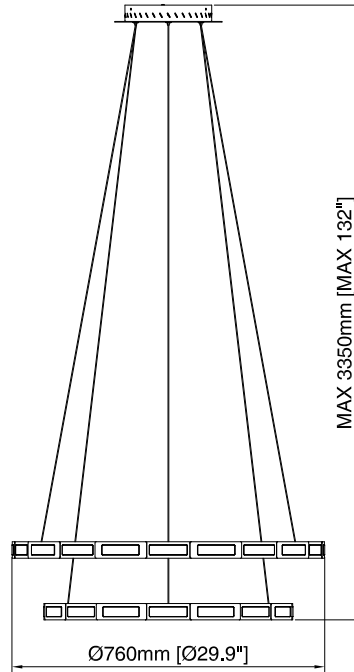

Installation Manual

PAGEONE
lighting

ITEM NO.: PP121613

Figure No.1: Unpack the box, and check the contents of the box for the following items below.

- 3PCS
- 2PCS
- 3PCS
- 3PCS

INSTALLATION INSTRUCTIONS FOR HANGING FIXTURES

FIGURE 1, 2, 3 AND 4 MOUNTING HARDWARE.

NOTE: TEST THE CONNECTOR BY GENTLY PULLING IT. IF IT PULLS OUT THE CONNECTION, TRY AGAIN TILL YOU HAVE A FIRM CONNECTION. MAKE SURE NO BARE STRANDS OF WIRE STICK OUT FROM UNDER THE CONNECTORS.

WHITE OR MARKED WIRE FROM FIXTURE

WHITE WIRE FROM OUTLET BOX

FIGURE 1

BLACK OR MARKED WIRE FROM FIXTURE

BLACK WIRE FROM OUTLET BOX

FIGURE 2

GREEN OR BARE COPPER WIRE (GROUNDING WIRE)

GREEN OR BARE COPPER WIRE (GROUNDING WIRE)