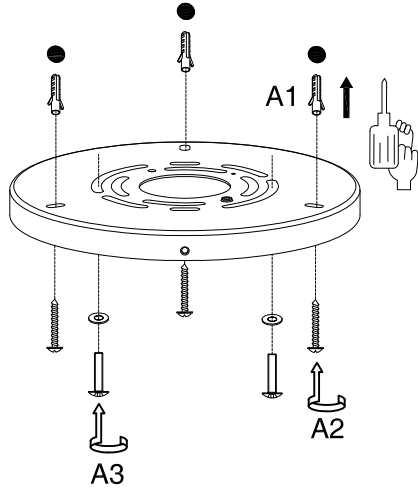

Installation Instructions Sections

PAGEONE
lighting

ITEM NO.: PP121613

A