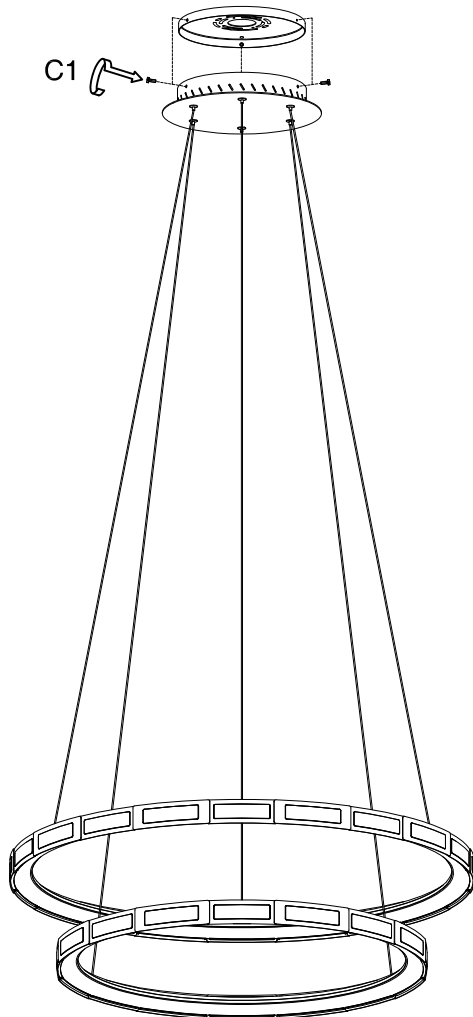

WHITE OR MARKED WIRE FROM FIXTURE

WHITE WIRE FROM OUTLET BOX

FIGURE 1

BLACK OR MARKED WIRE FROM FIXTURE

BLACK WIRE FROM OUTLET BOX

FIGURE 2

GREEN OR BARE COPPER WIRE (GROUNDING WIRE)

GREEN OR BARE COPPER WIRE (GROUNDING WIRE)

INSTALLATION: See fig. A, B, and C

1. Carefully read the Electrical Connection section and make electrical connections.
2. Assemble lighting onto the outlet box as shown on back page.

ELECTRICAL CONNECTIONS: See fig. 1, 2, 3, and 4

1. Connect the white wire from the fixture to the white wire of the electrical outlet box.
2. Connect the black wire from the fixture to the black wire of the electrical outlet box.
3. Connect the grounding conductor from the fixture to the grounding wire of the electrical outlet box.
4. Spread out the electrical wires so that the black ones are on one side of the outlet box and the white ones are on the other side, and carefully introduce them into the outlet box.
5. Fastened and secure the hanging fixture to its mount with the light fixture screws.

Installation Instructions Sections

PAGEONE
lighting

ITEM NO.: PP121613

A

B

C

D